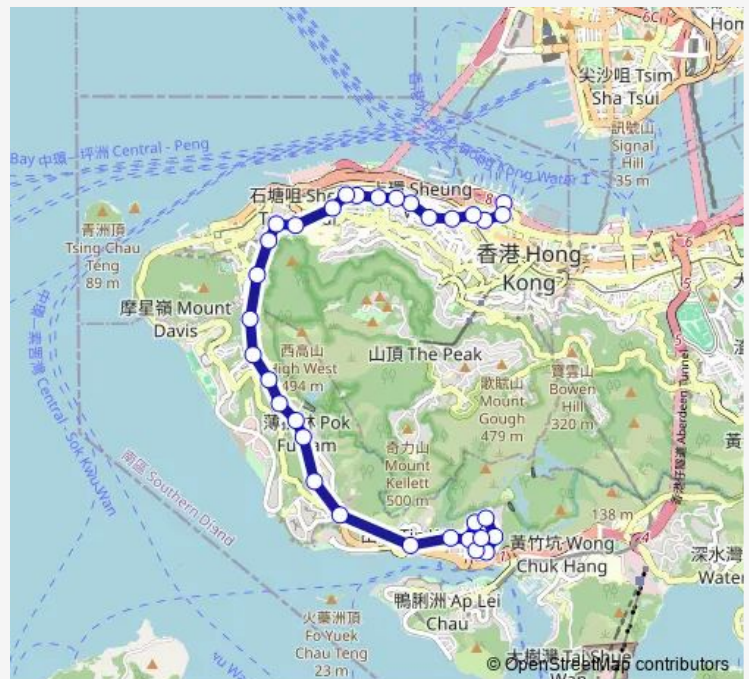

Route schedule

[Ctb] Shek PAI Wan — [Ctb] Central Ferry Piers[[Kmb+Ctb] Central (Central Ferry Piers)/
Central Ferry Piers[[Kmb] Central (Central Ferry Piers)

Monday	05:15-05:45
Tuesday	05:15-05:45
Wednesday	05:15-05:45
Thursday	05:15-05:45
Friday	05:15-05:45
Saturday	05:15-05:45
Sunday	05:15-05:51

Route info

Direction: [Ctb] Shek PAI Wan

Stops: 30

Trip Duration: 0 hour 39 min

■ 7 — Shek PAI WAN - Central (Ferry Piers)

[Ctb] Mount Davis Road, POK FU LAM Road

[Ctb] Fulham Garden, POK FU LAM Road

[Ctb] Pokfield Road, POK FU LAM Road[[Kmb+Ctb] Pokfield Road/
Pokfield Road, POK FU LAM Road