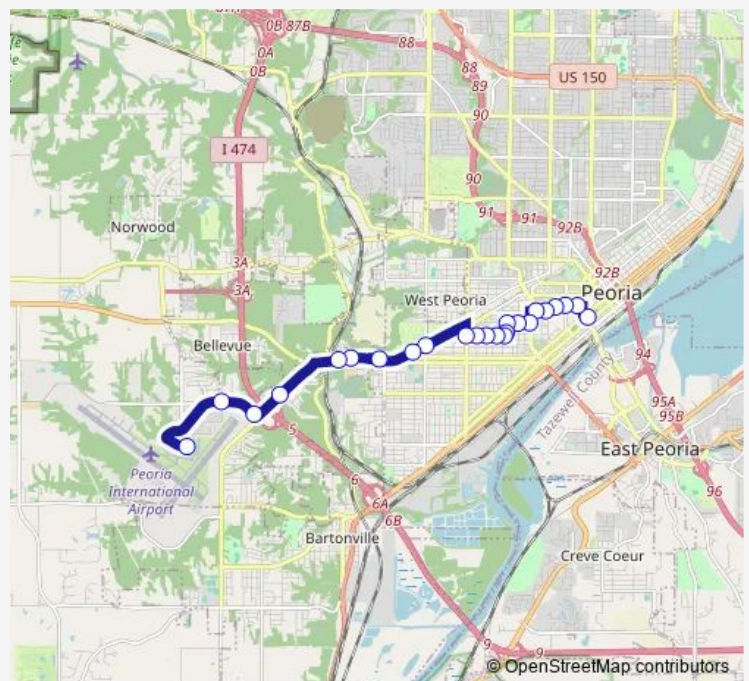

[Go to website](#)

**Direction**  
 Citylink Transit Center — SC2 Packaging near Peoria Airport  
 22 stops  
[Open route schedule](#)

- Citylink Transit Center
- Gwynn and Kumpf
- Gwynn and Hightower/Red Cross
- Crittenton Center
- John Gwynn and Richard Pryor
- John Gwynn and Macarthur
- Hurlburt and Macarthur
- Hurlburt and Charlton
- Hurlburt and Steubenville
- Steubenville and Johnson
- Martin and Steubenville
- Martin and Dusable
- Martin and Warren
- Martin and Blaine
- Martin and Western
- Dr Martin Luther King Jr Drive / South S
- MLK and Ligonier
- Kroger/Madison Park
- Harmon Highway @ Cornerstone Church
- Harmon and Hillsdale
- Airport and Middle

### Route schedule

Citylink Transit Center — SC2 Packaging near Peoria Airport

Monday	06:15
Tuesday	06:15
Wednesday	06:15
Thursday	06:15
Friday	06:15
Saturday	—
Sunday	—

### Route info

Direction: Citylink Transit Center

Stops: 22

Trip Duration: 0 hour 22 min

7 — John Gwynn

## Direction

Citylink Transit Center — Peoria International Airport

24 stops

[Open route schedule](#)

Citylink Transit Center

Gwynn and Kumpf

Gwynn and Hightower/Red Cross

Crittenton Center