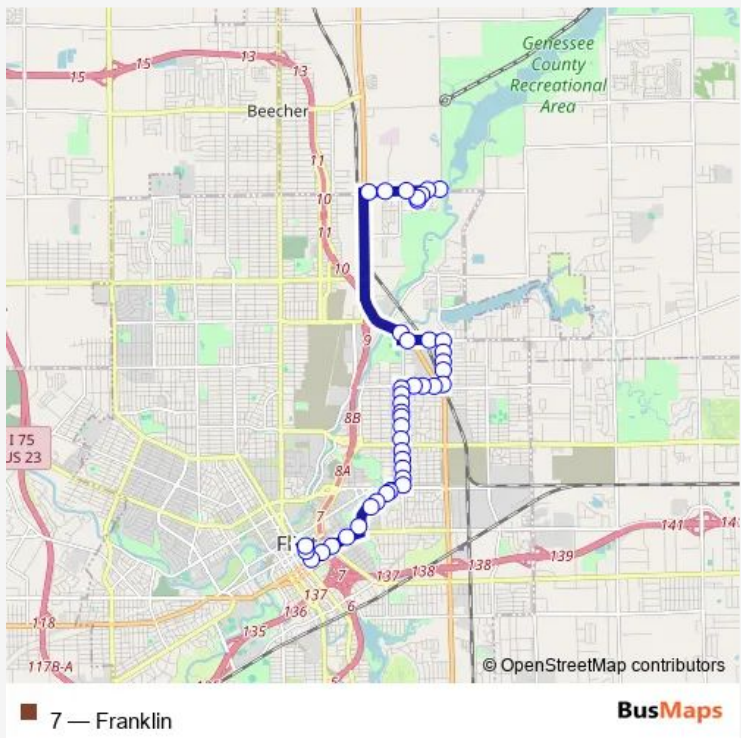

Bus 7 Franklin

[Go to website](#)

Direction
 Carpenter at Bray — MTA Transit Center
 42 stops
[Open route schedule](#)

- Carpenter at Bray
- Carpenter at Ridgecrest
- Yorkshire at Carpenter
- Morningside at Pemberton
- Pemberton Drive
- Carpenter at Roseanna
- Carpenter at Energy
- WBD Carpenter at Dort
- Dort and Franklin
- Franklin at Richfield
- Richfield at Adesa
- Western at Richfield
- Western at Henry
- Western at McClure
- SBD Western at Fire Station
- Western at Leith
- Leith at Dort
- Leith at Cook
- Leith at Vernon
- Franklin at Oklahoma
- Franklin at Dakota

Route schedule
 Carpenter at Bray — MTA Transit Center

Monday	06:30-22:50
Tuesday	06:30-22:50
Wednesday	06:30-22:50
Thursday	06:30-22:50
Friday	06:30-22:50
Saturday	07:00-23:00
Sunday	09:00-18:50

Route info
 Direction: Carpenter at Bray
 Stops: 42
 Trip Duration: 0 hour 25 min

WBD Court at Avon

Court at East

WBD Court at Stevens

Court at Harrison

Harrison at 3rd

MTA Transit Center

Direction

MTA Transit Center — Carpenter at Bray

Trip Duration: 0 hour 25 min

Franklin at Knapman

Franklin at Weaver

Franklin at Richfield

Boulevard at Dort

Boulevard at Rollingwood Apts

2826 Pierson Road

Pierson at Branch