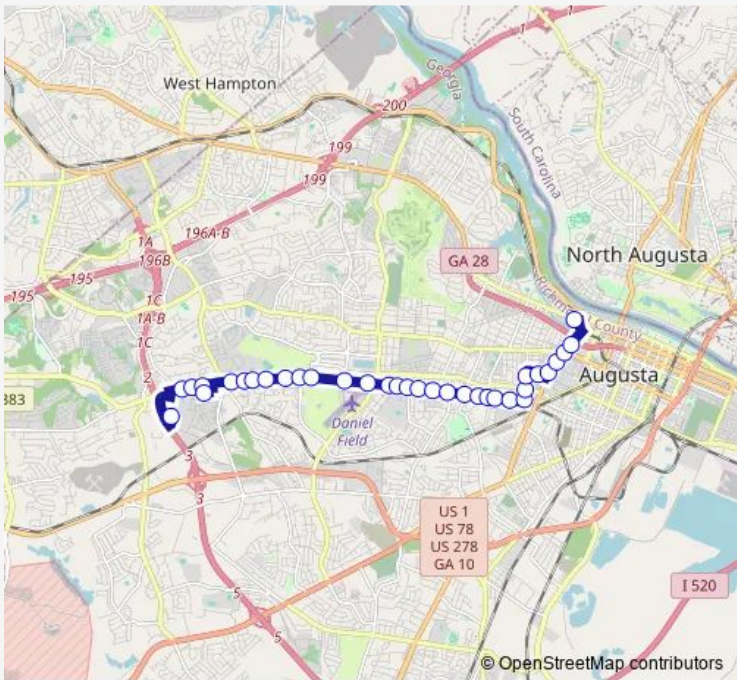

**Bus 7 Rt 7 Pink - Augusta Mall**

[Go to website](#)

**Direction**  
 Augusta Mall — Transfer Facility  
 34 stops  
[Open route schedule](#)

- Augusta Mall
- Wrightsboro Rd - Augusta Square Shopping Center
- Wrightsboro Rd @ Wylds Rd
- Wrightsboro Rd @ C and S Dr
- Wrightsboro Rd - Walmart
- Wrightsboro Rd - North Leg Shopping Center
- Wrightsboro Rd @ Champagne Ave
- Wrightsboro Rd @ Valley Park W Ib
- Wrightsboro Rd @ Valley Park E
- Wrightsboro Rd - Wrightsboro Plaza
- Wrightsboro Rd @ Damacus Rd Ib
- Wrightsboro Rd @ Magnolia Dr Ib
- Wrightsboro Rd @ Pine Needle Rd Ib
- Wrightsboro Rd @ Iris Rd Ib
- Wrightsboro Rd @ Monte Sano Ave Ib
- Wrightsboro Rd - Uptown VA Hospital
- Wrightsboro Rd @ Whitney St Ib
- Wrightsboro Rd @ Stovall St Ib
- Wrightsboro Rd @ Winter St Ib
- Wrightsboro Rd @ Troupe St Ib
- Wrightsboro Rd @ Heard Ave Ib

Route schedule  
 Augusta Mall — Transfer Facility

Monday	06:33-19:33
Tuesday	06:33-19:33
Wednesday	06:33-19:33
Thursday	06:33-19:33
Friday	06:33-19:33
Saturday	09:43-19:32
Sunday	—

**Route info**  
 Direction: Augusta Mall  
 Stops: 34  
 Trip Duration: 0 hour 40 min

## Direction

Transfer Facility — Augusta Mall

37 stops

[Open route schedule](#)

Transfer Facility

Fifteenth St - Augusta Univ Medical Admin Ob

Fifteenth St @ Walton Way Ob

Fifteenth St @ Pope Ave

## Route info

Direction: Transfer Facility

Stops: 37

Trip Duration: 0 hour 40 min

Wrightsboro Rd @ Vanover Dr

Wrightsboro Rd @ Valley Park W Ob

Wrightsboro Rd - Governors Place Apartments

Wrightsboro Rd - CVS Pharmacy