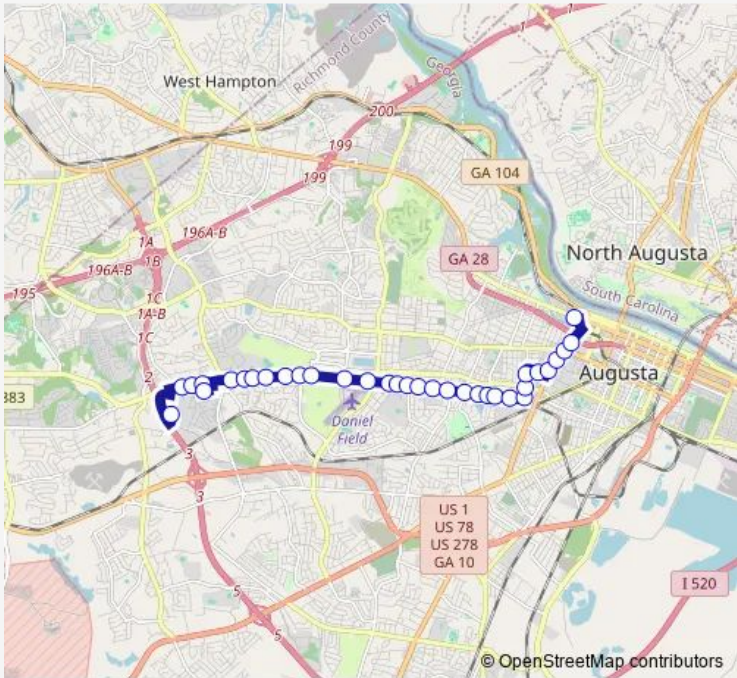

Bus 7 Rt 7 Pink - Augusta Mall

[Go to website](#)

Direction
 Augusta Mall — Transfer Facility
 34 stops
[Open route schedule](#)

- Augusta Mall
- Wrightsboro Rd - Augusta Square Shopping Center
- Wrightsboro Rd @ Wylds Rd
- Wrightsboro Rd @ C and S Dr
- Wrightsboro Rd - Walmart
- Wrightsboro Rd - North Leg Shopping Center
- Wrightsboro Rd @ Champagne Ave
- Wrightsboro Rd @ Valley Park W Ib
- Wrightsboro Rd @ Valley Park E
- Wrightsboro Rd - Wrightsboro Plaza
- Wrightsboro Rd @ Damacus Rd Ib
- Wrightsboro Rd @ Magnolia Dr Ib
- Wrightsboro Rd @ Pine Needle Rd Ib
- Wrightsboro Rd @ Iris Rd Ib
- Wrightsboro Rd @ Monte Sano Ave Ib
- Wrightsboro Rd - Uptown VA Hospital
- Wrightsboro Rd @ Whitney St Ib
- Wrightsboro Rd @ Stovall St Ib
- Wrightsboro Rd @ Winter St Ib
- Wrightsboro Rd @ Troupe St Ib
- Wrightsboro Rd @ Heard Ave Ib

Route schedule
 Augusta Mall — Transfer Facility

Monday	06:33-19:33
Tuesday	06:33-19:33
Wednesday	06:33-19:33
Thursday	06:33-19:33
Friday	06:33-19:33
Saturday	09:43-19:32
Sunday	—

Route info
 Direction: Augusta Mall
 Stops: 34
 Trip Duration: 0 hour 27 min

7 — Rt 7 Pink - Augusta Mall **BusMaps**

Wrightsboro Rd @ Morris St Ib

Wrightsboro Rd @ Baker Ave Ib

Wrightsboro Rd @ Jordan Rd

Wrightsboro Rd @ Holden St Ib

Druid Park Ave @ Wrightsboro Rd

Druid Park Ave @ Central Ave

Sunday —

Route info

Direction: Transfer Facility

Stops: 37

Trip Duration: 0 hour 40 min

Wrightsboro Rd @ Vanover Dr

Wrightsboro Rd @ Valley Park W Ob

Wrightsboro Rd - Governors Place Apartments