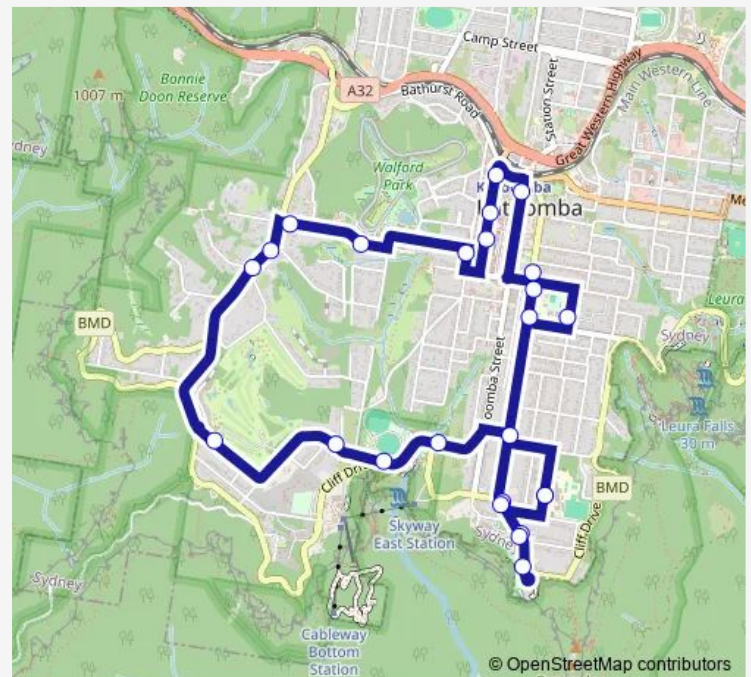

Lurline St Opp Goyder Av

Echo Point Rd After Lurline St

### Route schedule

Lurline St Af Clissold St — Katoomba High School, Martin St

Monday 15:06

Tuesday 15:06

Wednesday 15:06

Thursday 15:06

Friday 15:06

Saturday —

### Route info

Direction: Lurline St Af Clissold St

Stops: 25

Trip Duration: 0 hour 31 min

8715 — Carrington Hotel to Albion St before Great Western Hwy

Echo Point Rd At Forster Rd

Echo Point Lookout, Echo Point Rd, Stand A