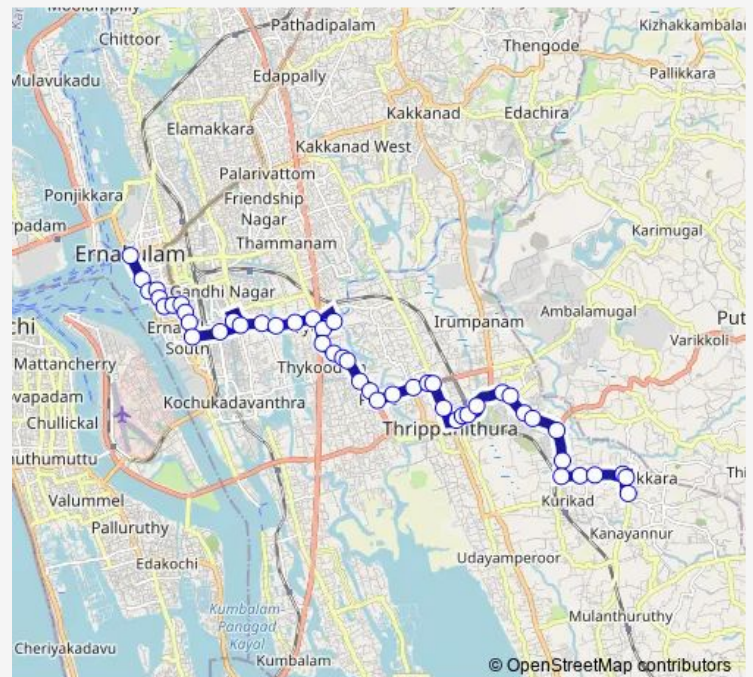

Thursday 06:00

Friday 06:00

Saturday 06:00

Sunday 06:00

Route info

Direction: High Court Junction

Stops: 48

Trip Duration: 0 hour 56 min