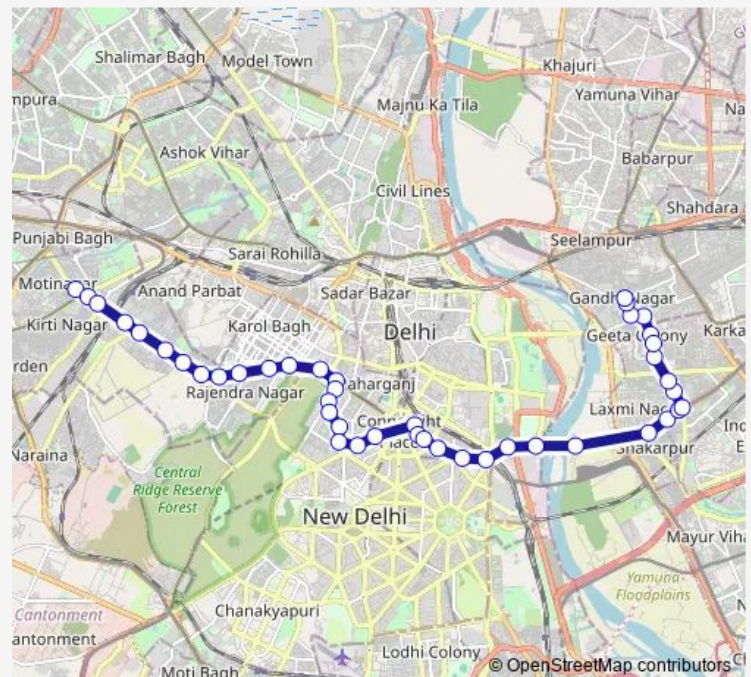

Thursday 05:27-19:57

Friday 05:27-19:57

Saturday 05:27-19:57

Sunday 05:27-19:57

Route info

Direction: Karampura Terminal

Stops: 43

Trip Duration: 1 hour 20 min

■ 316up

BusMaps

Super Bazar

Statesman House

Barakhamba Metro Station

Modern School

Mandi house

Tilak Bridge