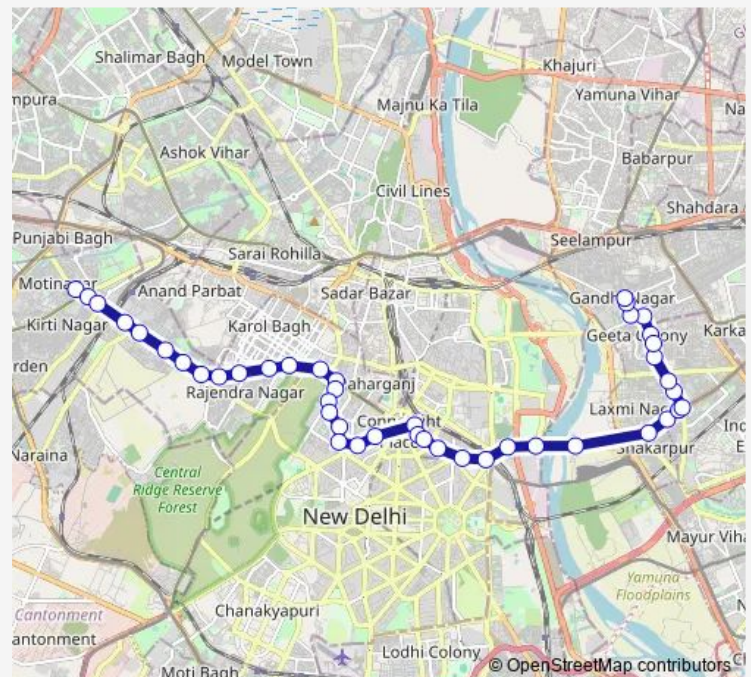

Thursday 05:27-19:57

Friday 05:27-19:57

Saturday 05:27-19:57

Sunday 05:27-19:57

Route info

Direction: Karampura Terminal

Stops: 43

Trip Duration: 1 hour 20 min

■ 316up

BusMaps

Super Bazar

Statesman House

Barakhamba Metro Station

Modern School

Mandi house

Tilak Bridge