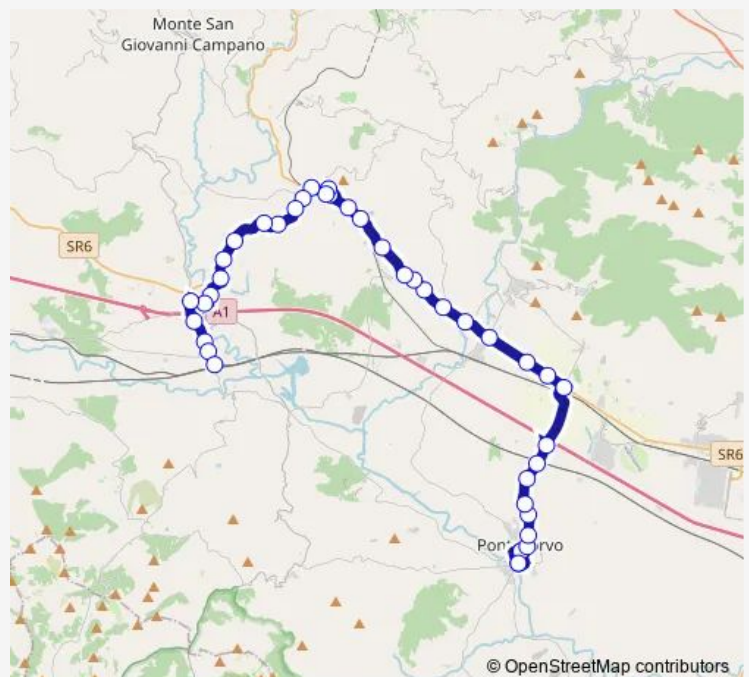

Colfelice | Villa Felice # f5312

Colfelice | Collefosso # f5313

Colfelice | Cimitero # f5314

Route schedule

Pontecorvo | Ospedale # f4299 — CEPRANO | Stazione FS # f6465

Monday	—
Tuesday	—
Wednesday	—
Thursday	—
Friday	—
Saturday	06:40
Sunday	—

Route info

Direction: Pontecorvo | Ospedale # f4299

Stops: 41

Trip Duration: 0 hour 45 min

Pontecorvo - Ceprano FS # Po72a

Arce | Via Casilina Via Fraioli # f5315

Arce | Murata # f5316

Arce | Via Marconi Via Casilina # f5270