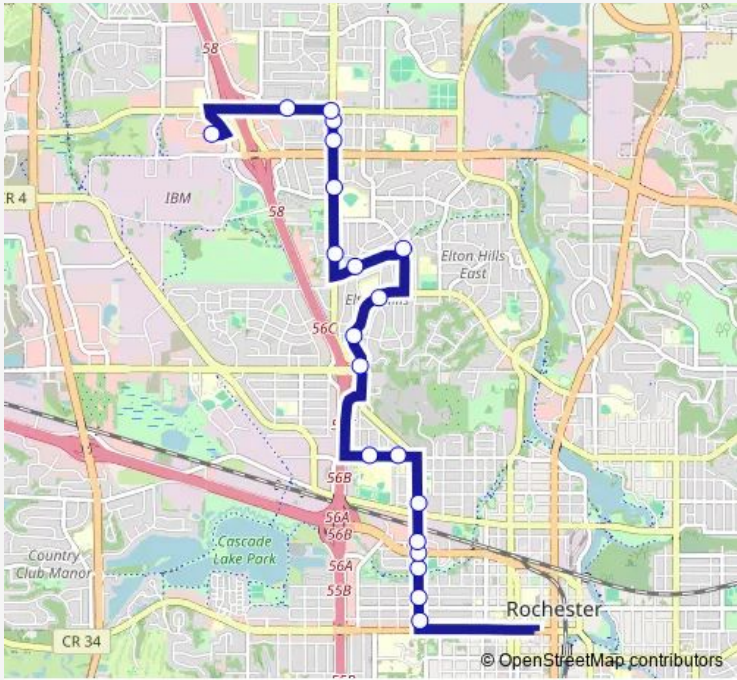

Bus 413 Nb Route 413 Northbound

[Go to website](#)

Direction
 11th Avenue Southwest And 1st Street Southwest — Target North
 20 stops
[Open route schedule](#)

- 11th Avenue Southwest And 1st Street Southwest
- 11th Avenue Northwest And 1st Street Northwest
- Along 11th Avenue Northwest And North of 3rd St Northwest
- Civic Center Drive Northwest And 11th Avenue Northwest
- 11th Avenue Northwest and 6th Street Northwest
- 11th Avenue Northwest and 9th Street Northwest
- 13th Avenue Northwest and 14th Street Northwest
- 14th Street Northwest and 15th 1/2 Avenue Northwest
- 19th St. and Elton Hills Dr. Northwest
- Elton Hills Dr. Northwest and 22nd St. Northwest
- Elton Hills Drive Northwest and 14th Ave. Northwest
- Cascade St. Northwest and 12th Ave. Northwest
- 15th Avenue Northwest and Cascade St. Northwest
- 28th St. Northwest and 18th Avenue Northwest
- 18th Ave Northwest and 34th St. Northwest
- 18th Avenue Northwest and 38th St. Northwest
- 18th Avenue Northwest and 40th St. Northwest
- 41st Street Northwest and 18th Avenue Northwest
- 41st Street Northwest and East Frontage Highway 52nd Road Northwest
- Target North

Route schedule
 11th Avenue Southwest And 1st Street Southwest — Target North

Monday	05:50-18:48
Tuesday	05:50-18:48
Wednesday	05:50-18:48
Thursday	05:50-18:48
Friday	05:50-18:48
Saturday	—
Sunday	—

Route info
 Direction: 11th Avenue Southwest And 1st Street Southwest
 Stops: 20
 Trip Duration: 0 hour 31 min

413 Nb — Route 413 Northbound **BusMaps**

413 Nb Bus time schedules and route maps are available in an offline PDF at busmaps.com. Use the busmaps.com website to see live bus times, train schedule or subway schedule, and step-by-step directions for all public transit in Rochester

The schedule is provided in the local timezone. Times with "(+1)" indicate departures on the next day.

PDF file created on 2025-02-26

2024 BusMaps.com - All Rights Reserved