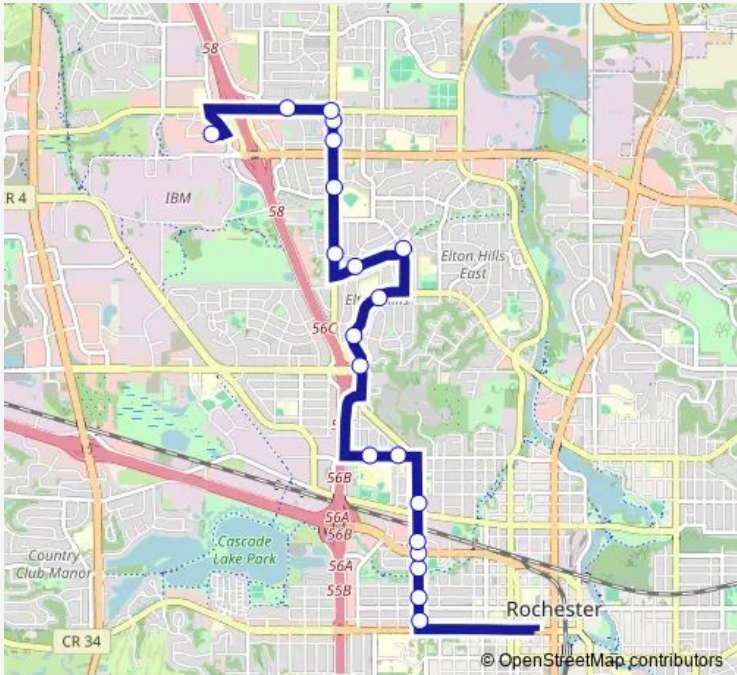

**Bus 413 NB Route 413 Northbound**

[Go to website](#)

**Direction**  
 11th Avenue Southwest And 1st Street Southwest — Target North  
 20 stops  
[Open route schedule](#)

- 11th Avenue Southwest And 1st Street Southwest
- 11th Avenue Northwest And 1st Street Northwest
- Along 11th Avenue Northwest And North of 3rd St Northwest
- Civic Center Drive Northwest And 11th Avenue Northwest
- 11th Avenue Northwest and 6th Street Northwest
- 11th Avenue Northwest and 9th Street Northwest
- 13th Avenue Northwest and 14th Street Northwest
- 14th Street Northwest and 15th 1/2 Avenue Northwest
- 19th St. and Elton Hills Dr. Northwest
- Elton Hills Dr. Northwest and 22nd St. Northwest
- Elton Hills Drive Northwest and 14th Ave. Northwest
- Cascade St. Northwest and 12th Ave. Northwest
- 15th Avenue Northwest and Cascade St. Northwest
- 28th St. Northwest and 18th Avenue Northwest
- 18th Ave Northwest and 34th St. Northwest
- 18th Avenue Northwest and 38th St. Northwest
- 18th Avenue Northwest and 40th St. Northwest
- 41st Street Northwest and 18th Avenue Northwest
- 41st Street Northwest and East Frontage Highway 52nd Road Northwest
- Target North

**Route schedule**  
 11th Avenue Southwest And 1st Street Southwest — Target North

Monday	05:50-18:48
Tuesday	05:50-18:48
Wednesday	05:50-18:48
Thursday	05:50-18:48
Friday	05:50-18:48
Saturday	—
Sunday	—

**Route info**  
 Direction: 11th Avenue Southwest And 1st Street Southwest  
 Stops: 20  
 Trip Duration: 0 hour 31 min

413 NB — Route 413 Northbound **BusMaps**

413 NB Bus time schedules and route maps are available in an offline PDF at [busmaps.com](https://busmaps.com). Use the [busmaps.com](https://busmaps.com) website to see live bus times, train schedule or subway schedule, and step-by-step directions for all public transit in

The schedule is provided in the local timezone. Times with "(+1)" indicate departures on the next day.

PDF file created on 2025-01-16

2024 BusMaps.com - All Rights Reserved