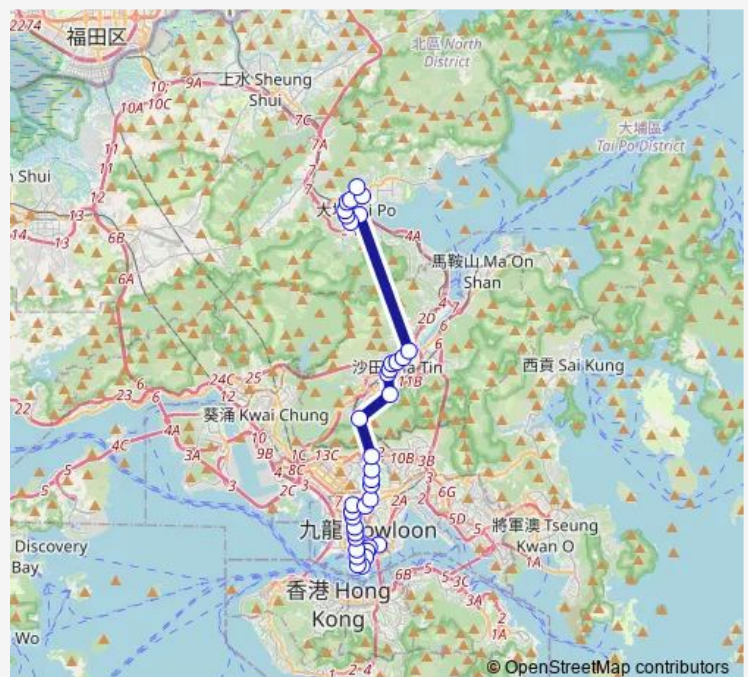

Tuesday 00:45-03:30

Wednesday 00:45-03:30

Thursday 00:45-03:30

Friday 00:45-03:30

Saturday 00:45-03:30

Sunday 00:45-03:30

Route info

Direction: [Ctb] Hung HOM Station[[Kmb] Hung HOM Station BUS Terminus

Stops: 36

Trip Duration: 1 hour 16 min

[Ctb] CLP Pulse, Argyle Street|[Kmb] CLP Power Argyle Street

[Kmb+Ctb] ST. George Apartments/
St. George'S Apartments, Waterloo Road|[Kmb] ST. George Apartments

[Kmb+Ctb] Kowloon Tong Club/
Kowloon Tong Club, Waterloo Road|[Kmb] Kowloon Tong Club