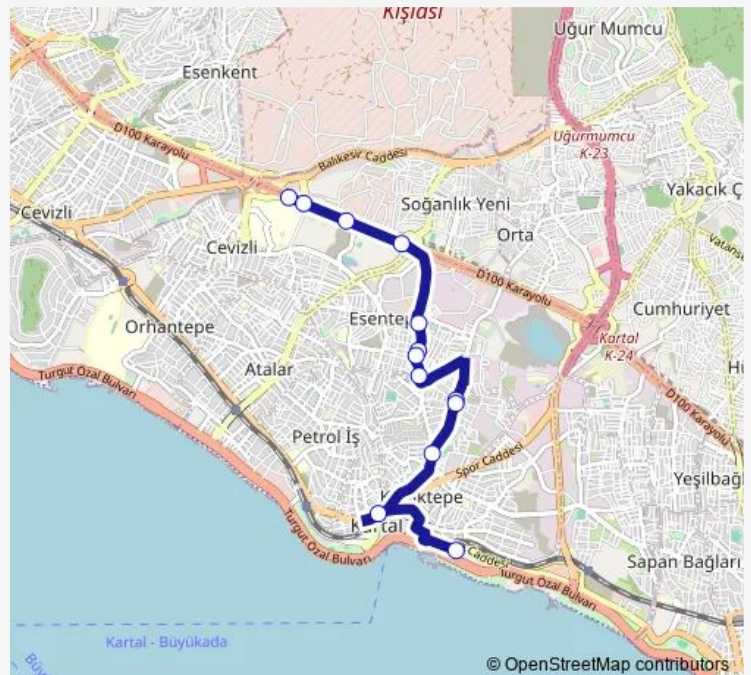

Kartal Çarşı

KARTAL

Route schedule

Cevizli D-100 Güney Yanyol — KARTAL

Monday	06:00
Tuesday	06:00
Wednesday	06:00
Thursday	06:00
Friday	06:00
Saturday	06:00
Sunday	06:00

Route info

Direction: Cevizli D-100 Güney Yanyol

Stops: 13

Trip Duration: 0 hour 15 min

Direction

KARTAL — Cevizli D-100 Güney Yanyol

14 stops

[Open route schedule](#)

KARTAL

Kartal