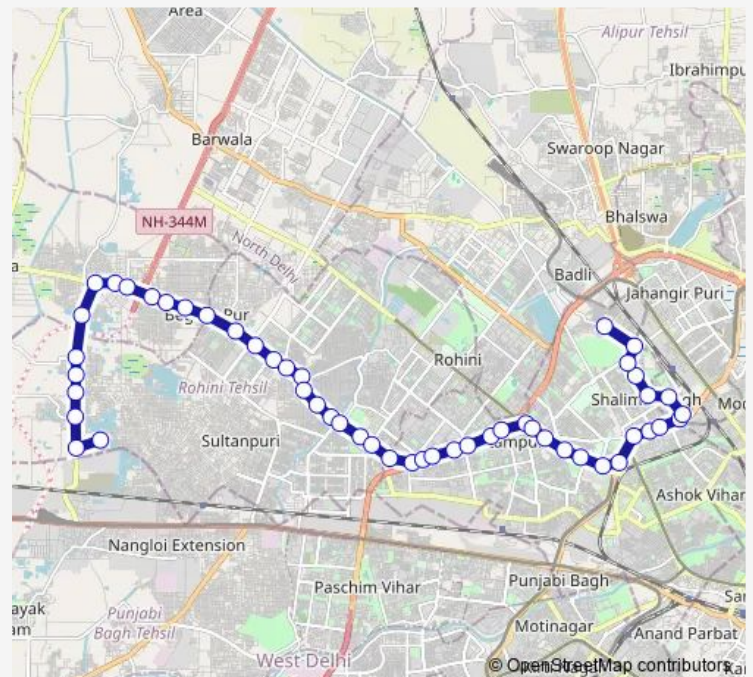

### Route schedule

Rani Khera Depot 2 — Haider Pur Village

Monday 04:20-06:30

Tuesday 04:20-06:30

Wednesday 04:20-06:30

Thursday 04:20-06:30

Friday 04:20-06:30

Saturday 04:20-06:30

Sunday 04:20-06:30

### Route info

Direction: Rani Khera Depot 2

Stops: 51

Trip Duration: 1 hour 32 min

127stlup

Buddh vihar

Mangol Puri Y Block

Mangol Pur Khurd