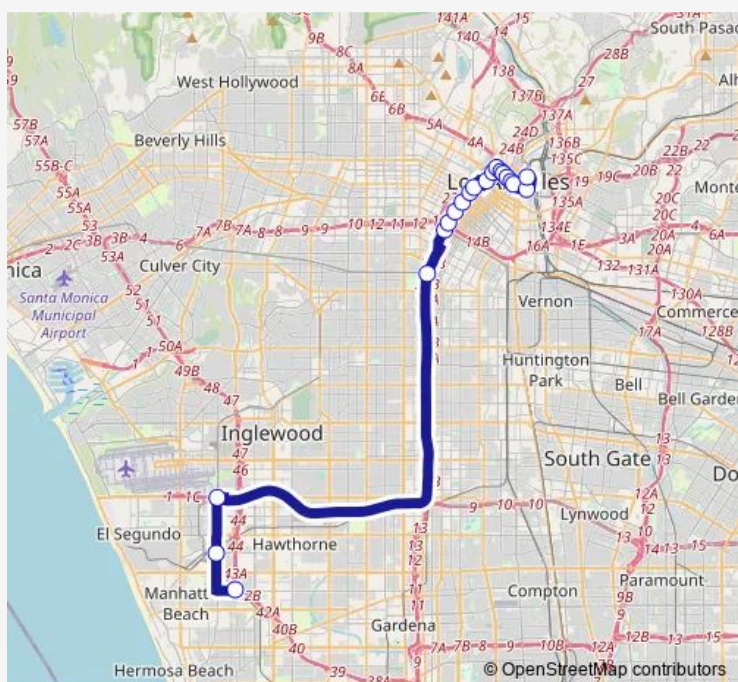

Flower St & 5th St (Southbound)

Flower St & 7th St (Southbound)

Flower St & Olympic (Southbound)

Flower St & Pico Blvd (Southbound)

Flower St & Venice Blvd (Southbound)

Flower St & Washington Blvd (Southbound)

37th St Transitway Station (Southbound)

Aviation/LAX Station

Aviation Blvd & Utah Ave (Drop-off Only)

Redondo Beach & Marine Park and Ride

Route schedule

Union Station Bay 2 — Redondo Beach & Marine Park and Ride

Monday	16:10-17:00
Tuesday	16:10-17:00
Wednesday	16:10-17:00
Thursday	16:10-17:00
Friday	16:10-17:00
Saturday	—
Sunday	—

Route info

Direction: Union Station Bay 2

Stops: 19

Trip Duration: 0 hour 59 min

438B — Ce438b

Direction

Redondo Beach & Marine Park and Ride — Union Station Bay 2

19 stops

[Open route schedule](#)

Redondo Beach & Marine Park and Ride

Aviation Blvd & 135th St (Pick-up Only)

Imperial Hwy & Aviation Blvd Park and Ride (Eastbound)