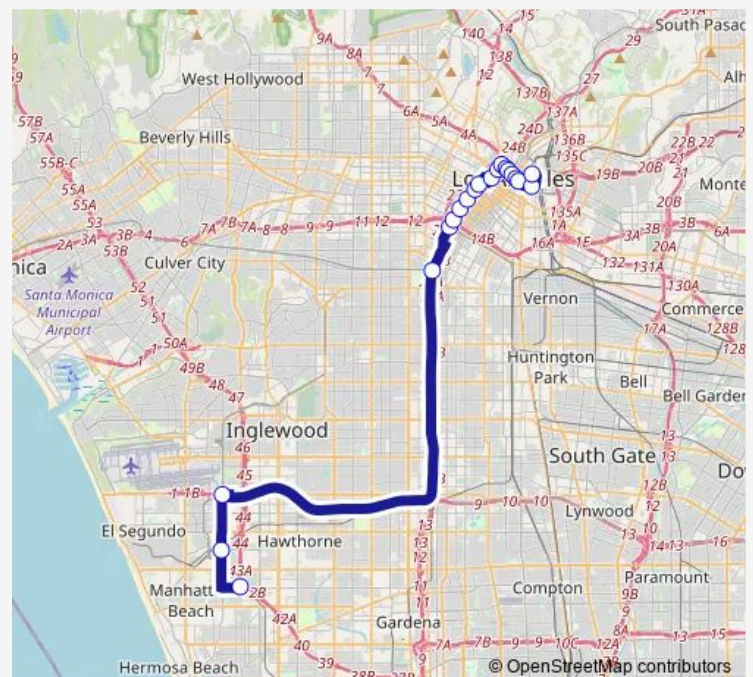

Imperial Hwy & Aviation Blvd Park and Ride (Eastbound)

37th St Transitway Station (Northbound)

Figueroa St & Washington Blvd (Northbound)

Figueroa St & Venice Blvd (Northbound)

Figueroa St & Pico Blvd

Figueroa St & Olympic Blvd (Northbound)

Thursday 07:20-08:00

Friday 07:20-08:00

Saturday —

Sunday —

Route info

Direction: Redondo Beach & Marine Park and Ride

Stops: 19

Trip Duration: 0 hour 56 min

438b — Ce438b

Direction

Union Station Bay 2 — Redondo Beach & Marine Park and Ride

18 stops

[Open route schedule](#)

Union Station Bay 2

Temple St & Los Angeles St (Westbound)

Temple St & Spring St (Westbound)

Thursday 16:10-17:00

Friday 16:10-17:00

Saturday —

Sunday —

Route info

Direction: Union Station Bay 2

Stops: 19

Trip Duration: 0 hour 59 min