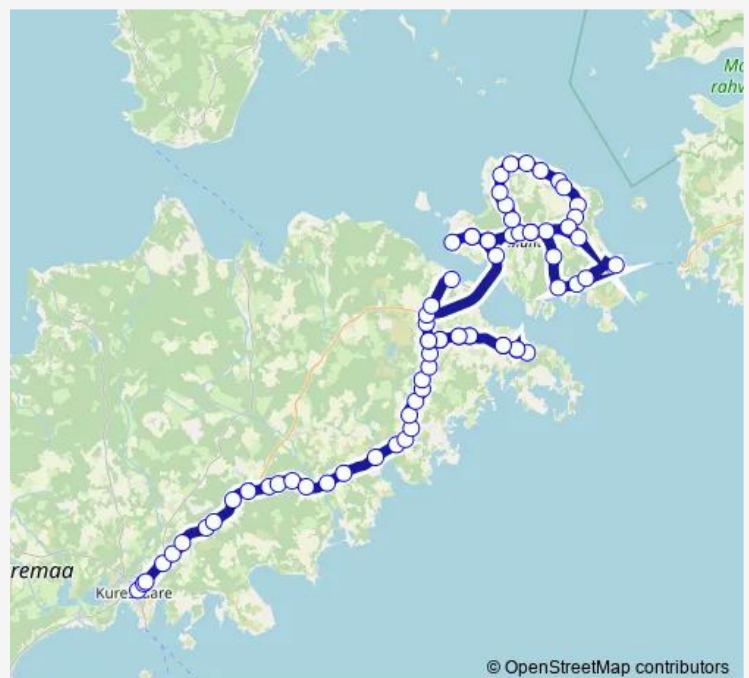

### Route schedule

Kuressaare — Kuivastu

Monday 14:55

Tuesday 14:55

Wednesday 14:55

Thursday 14:55

Friday 14:55

Saturday —

### Route info

Direction: Kuressaare

Stops: 72

Trip Duration: 2 hour 40 min

Asva

Laimjala

Mustla

Kuke