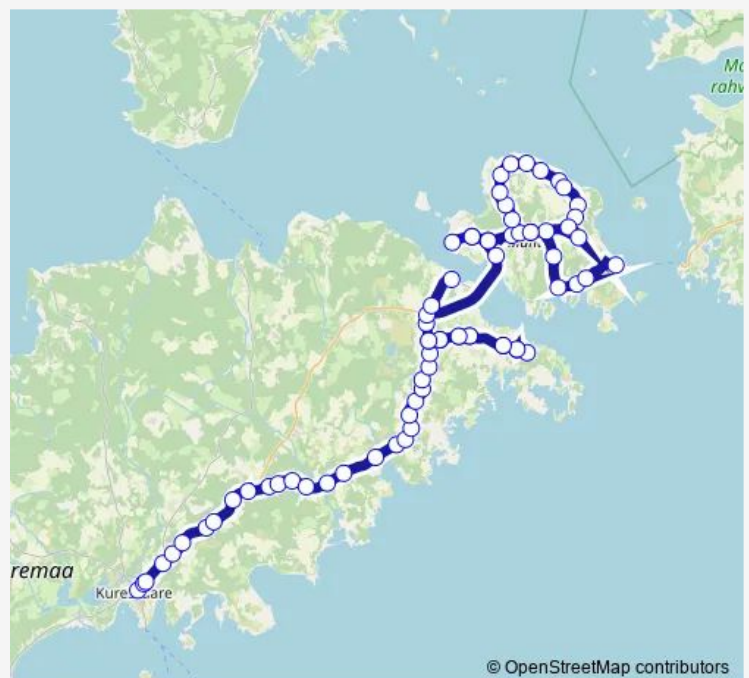

Kõiguste

Kahtla

Route schedule

Kuressaare — Kuivastu

Monday	14:55
Tuesday	14:55
Wednesday	14:55
Thursday	14:55
Friday	14:55
Saturday	—
Sunday	—

Route info

Direction: Kuressaare

Stops: 72

Trip Duration: 2 hour 40 min

© OpenStreetMap contributors

Asva

Laimjala

Mustla

Kuke

Audla

Saare