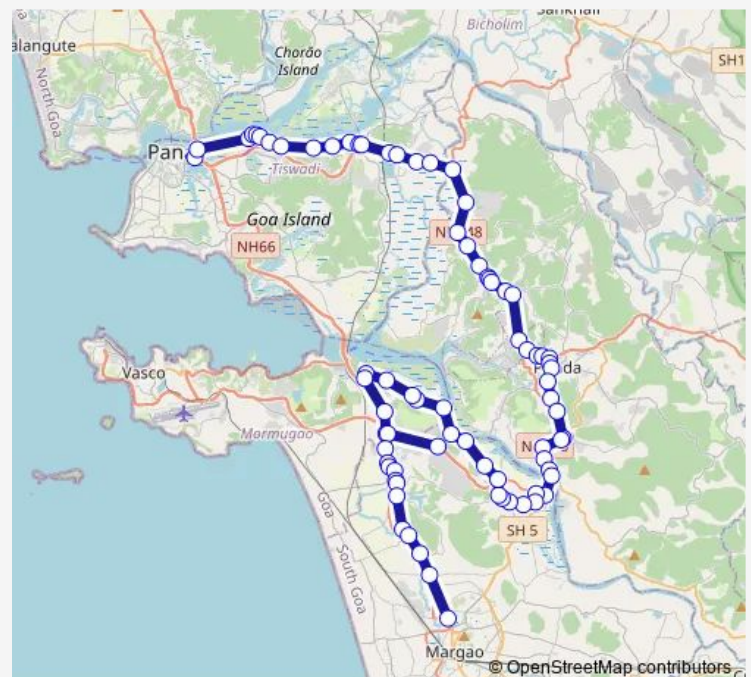

Thursday 06:50-07:00

Friday 06:50-07:00

Saturday 06:50-07:00

Sunday 06:50-07:00

Route info

Direction: Panaji KTC Bus Stand

Stops: 76

Trip Duration: 2 hour 0 min

Stops: 76

Trip Duration: 1 hour 20 min

Angdi

Taleban cross

Loutolim Ramnath temple

Loutolim

Health Centre Loutolim

Crystal Rock