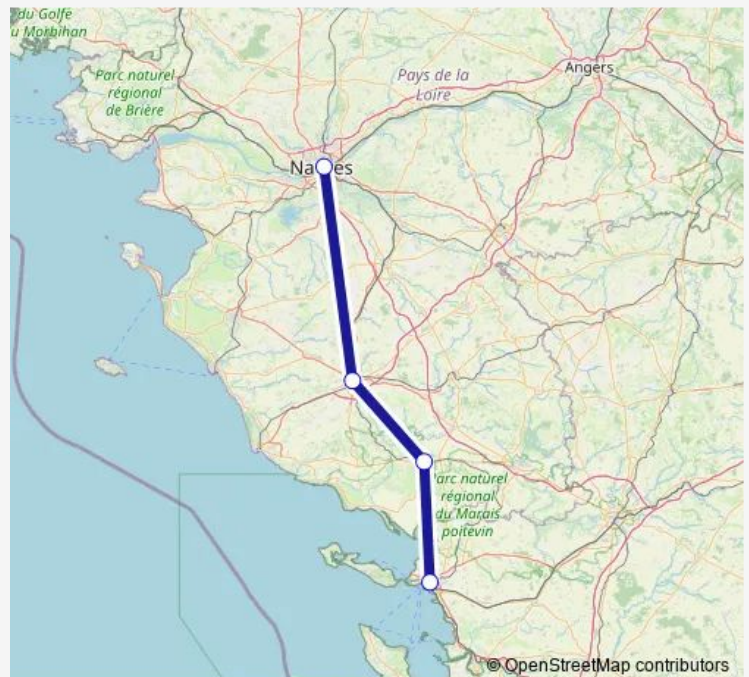

Rail K9 Nantes - La Rochelle

[Go to website](#)

Direction

La Rochelle — Nantes

4 stops

[Open route schedule](#)

La Rochelle

Luçon

La Roche-sur-Yon

Nantes

Route schedule

La Rochelle — Nantes

Monday	06:19
Tuesday	06:19
Wednesday	06:19
Thursday	06:19
Friday	06:19
Saturday	—
Sunday	—

Route info

Direction: La Rochelle

Stops: 4

Trip Duration: 1 hour 46 min

Direction

Nantes — La Rochelle

8 stops

[Open route schedule](#)

Nantes

Clisson

Montaigu

Tuesday 19:35

Wednesday 19:35

Thursday 19:35

Friday 19:35

Saturday —

Sunday —

Route info

Direction: Nantes