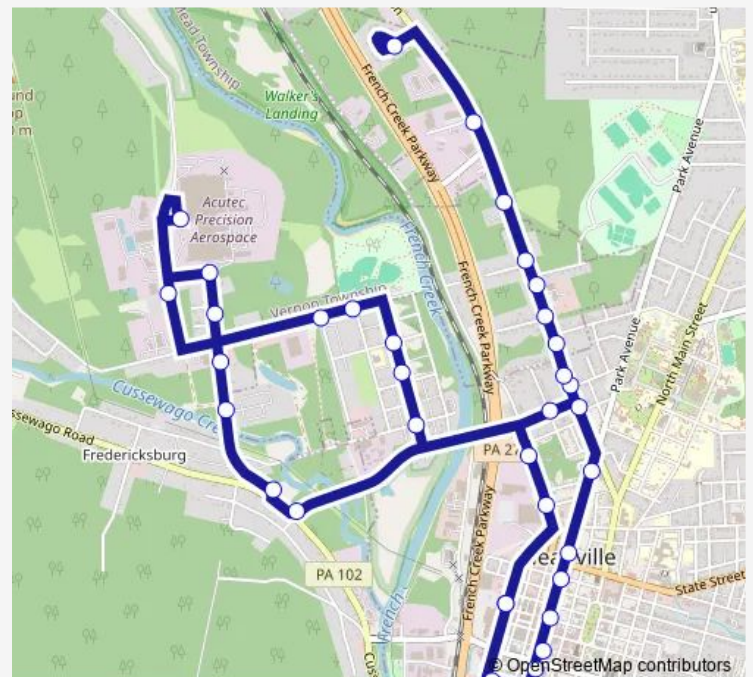

Park Ave and Pine Pl (Across from Mcdona

Park Ave and Arch St (Vocelli)

Chestnut St and Park Ave

Park Ave and Cherry St (Erie Bank)

Park Ave and Steers St

N Main St Near Pitts

N Main St Near Trinity Lutheran Church

Baldwin Ave and Oak St

Baldwin Ave On Bridge

Lord St and Spring St

Spring St and 102

Route schedule

Downtown Mall — Downtown Mall

Monday	06:30-19:30
Tuesday	06:30-19:30
Wednesday	06:30-19:30
Thursday	06:30-19:30
Friday	06:30-19:30
Saturday	09:30-16:30
Sunday	—

Route info

Direction: Downtown Mall

Stops: 36

Trip Duration: 0 hour 24 min

Red B

Dunham Rd and 102

Asbury Mnr W and Dunham Rd

Post 52

Dunham Rd and Cree St

County Human Services / Bainbridge Indus

Technology Drive

Mosiertown Rd

Asbury Manor E

Rogers Ferry Rd and Columbia Ave

Lyons St and Lincoln Ave

Lincoln Ave and Kearney St