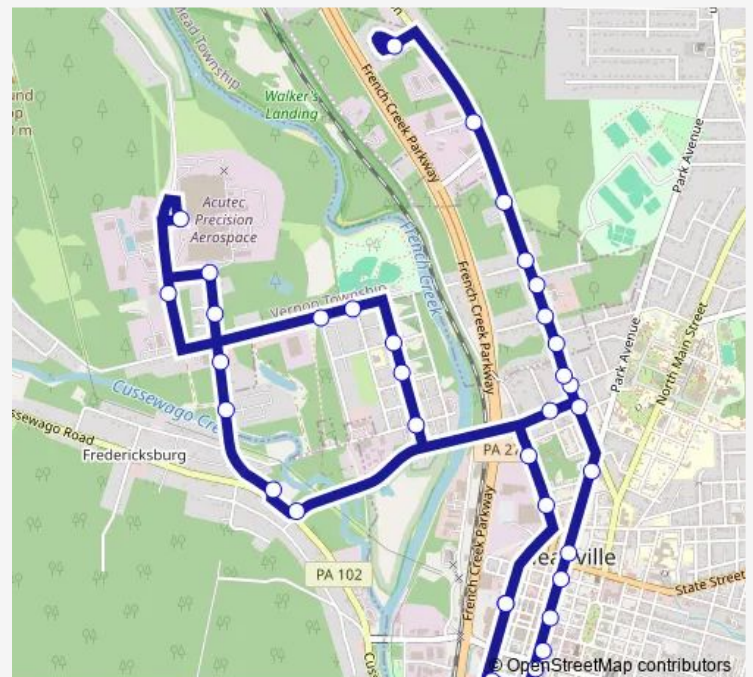

Park Ave and Pine Pl (Across from Mcdona

Park Ave and Arch St (Vocelli)

Chestnut St and Park Ave

Park Ave and Cherry St (Erie Bank)

Park Ave and Steers St

N Main St Near Pitts

N Main St Near Trinity Lutheran Church

Baldwin Ave and Oak St

Baldwin Ave On Bridge

Lord St and Spring St

Spring St and 102

Route schedule

Downtown Mall — Downtown Mall

Monday	06:30-19:30
Tuesday	06:30-19:30
Wednesday	06:30-19:30
Thursday	06:30-19:30
Friday	06:30-19:30
Saturday	09:30-16:30
Sunday	—

Route info

Direction: Downtown Mall

Stops: 36

Trip Duration: 0 hour 24 min

Red B

BusMaps

Dunham Rd and 102

Asbury Mnr W and Dunham Rd

Lincoln Ave and Kearney St

Lincoln Ave and Race St

Terrace St and Reynolds Ave

Boileau Pl and Terrace St

Downtown Mall

Red B Bus time schedules and route maps are available in an offline PDF at busmaps.com. Use the busmaps.com website to see live bus times, train schedule or subway schedule, and step-by-step directions for all public transit in Meadville