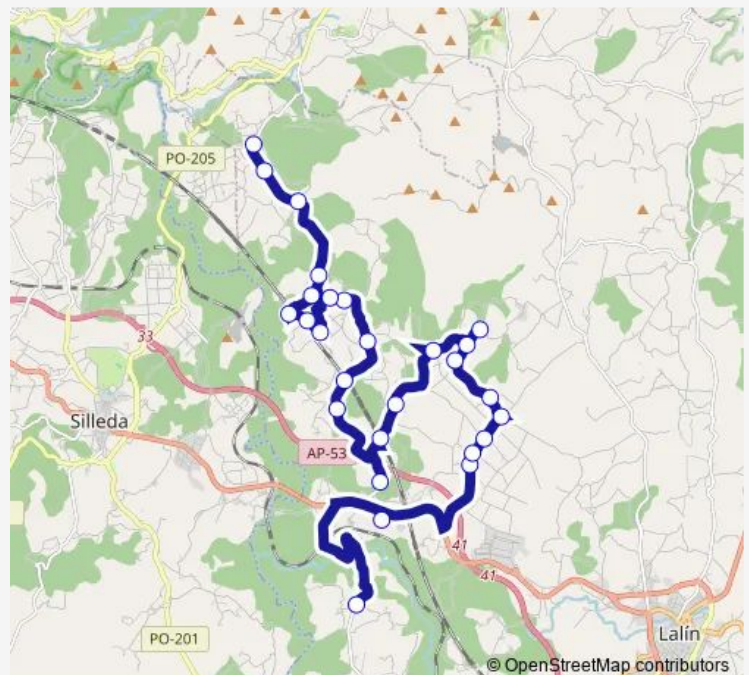

Anzo Recta

Anzo Cruceiro

Barrio Anzo

Route schedule

Ceip Xoaquín Loriga — Losón (Bares)

Monday 16:50

Tuesday 16:50

Wednesday 16:50

Thursday 16:50

Friday 16:50

Saturday —

Sunday —

Route info

Direction: Ceip Xoaquín Loriga

Stops: 27

Trip Duration: 0 hour 50 min

■ XG696020 — Ceip Xoaquín Loriga- Losón (Bares)

Anzo A Costa

Anzo Sixto

Anzo Outeiro

Losón (Brenzos)

Losón (Recta)

Losón (Bares)

XG696020 Bus time schedules and route maps are available in an offline PDF at busmaps.com. Use the busmaps.com website to see live bus times, train schedule or subway schedule, and step-by-step directions for all public transit in Silleda