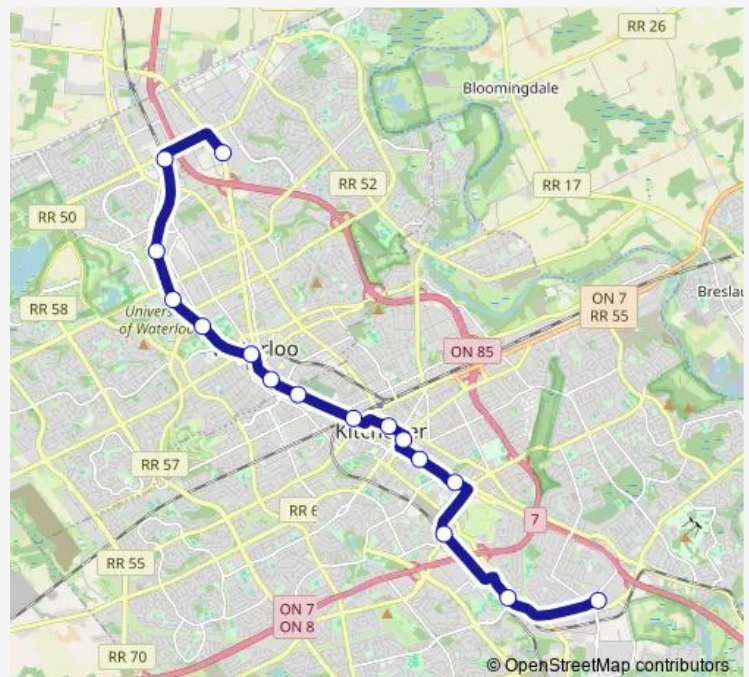

Rail 301 ION light rail

[Go to website](#)

Direction

Conestoga Station — Fairway Station

16 stops

[Open route schedule](#)

Conestoga Station

Northfield Station

Research & Technology Station

University Of Waterloo Station

Laurier-Waterloo Park Station

Willis Way Station

Allen Station

Grand River Hospital Station

Central Station

Victoria Park Station

Queen Station

Kitchener Market Station

Borden Station

Mill Station

Block Line Station

Fairway Station

Route schedule

Conestoga Station — Fairway Station

Monday 04:45-23:40

Tuesday 04:45-23:40

Wednesday 04:45-23:40

Thursday 04:45-23:40

Friday 04:45-23:40

Saturday 05:25-23:40

Sunday 06:16-23:40

Route info

Direction: Conestoga Station

Stops: 16

Trip Duration: 0 hour 43 min

■ 301 — ION light rail