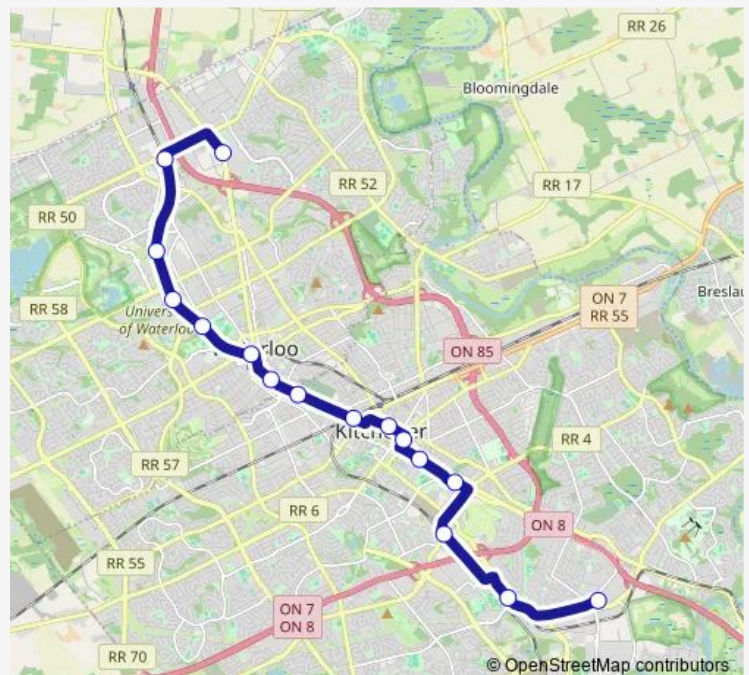

Research & Technology Station

University Of Waterloo Station

Laurier-Waterloo Park Station

Willis Way Station

Allen Station

Grand River Hospital Station

Central Station

Victoria Park Station

Monday 04:45-23:40

Tuesday 04:45-23:40

Wednesday 04:45-23:40

Thursday 04:45-23:40

Friday 04:45-23:40

Saturday 05:25-23:40

Sunday 06:16-23:40

Route info

Direction: Conestoga Station

Stops: 16

Trip Duration: 0 hour 43 min

■ 301 — ION light rail

Direction

Fairway Station — Conestoga Station

16 stops

[Open route schedule](#)

Sunday 07:00-23:30

Route info

Direction: Fairway Station

Stops: 16

Trip Duration: 0 hour 44 min

301 Rail time schedules and route maps are available in an offline PDF at busmaps.com. Use the busmaps.com website to see live bus times, train schedule or subway schedule, and step-by-step directions for all public transit in Kitchener