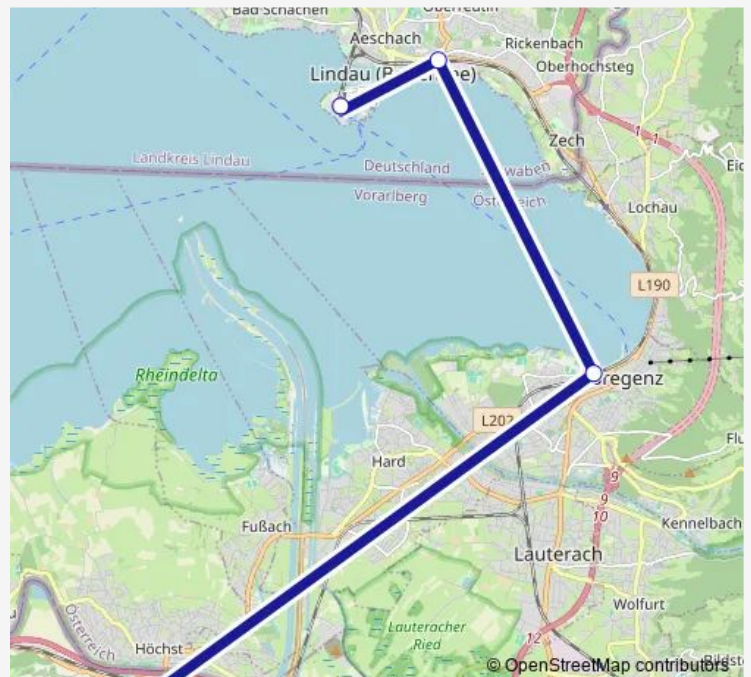

Regional Rail Service 7

[Go to website](#)

Direction

undefined — undefined

0 stops

[Open route schedule](#)

Route schedule

undefined — undefined

Monday	—
Tuesday	—
Wednesday	—
Thursday	—
Friday	21:51
Saturday	—
Sunday	—

Route info

Direction:

Stops: 0

Trip Duration: — min

Direction

Bregenz — Lindau-Insel

3 stops

Direction: Bregenz

Stops: 3

Trip Duration: 0 hour 12 min

Direction

Lindau-Insel — St. Margrethen Sg

4 stops

[Open route schedule](#)

Lindau-Insel

Route info

Direction: Lindau-Insel

Stops: 4

Trip Duration: 0 hour 22 min

Direction

Lindau-Insel — St. Margrethen Sg

4 stops

[Open route schedule](#)