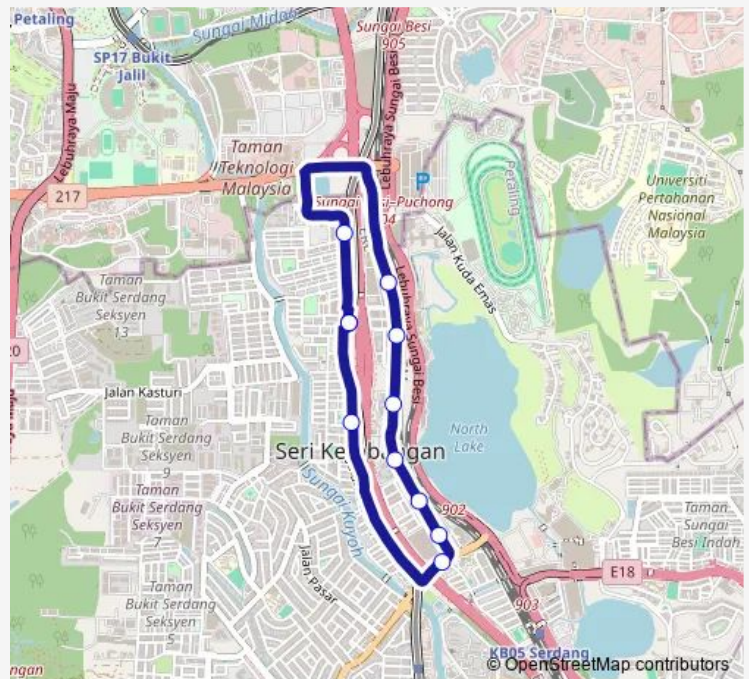

Bus T562

[Go to website](#)

Direction

MRT Serdang Raya Utara Pintu A — MRT Serdang Raya Utara Pintu A

11 stops

[Open route schedule](#)

MRT Serdang Raya Utara Pintu A

Bangunan HUP Wing

MRT Serdang Raya Utara Pintu A

Route schedule

MRT Serdang Raya Utara Pintu A — MRT Serdang Raya Utara Pintu A

Monday	06:00-23:30
Tuesday	06:00-23:30
Wednesday	06:00-23:30
Thursday	06:00-23:30
Friday	06:00-23:30
Saturday	06:00-23:30
Sunday	06:00-23:30

Route info

Direction: MRT Serdang Raya Utara Pintu A

Stops: 11

Trip Duration: 0 hour 15 min

T562

T562 Bus time schedules and route maps are available in an offline PDF at busmaps.com. Use the busmaps.com website to see live bus times, train schedule or subway schedule, and step-by-step directions for all public transit in Kuala Lumpur