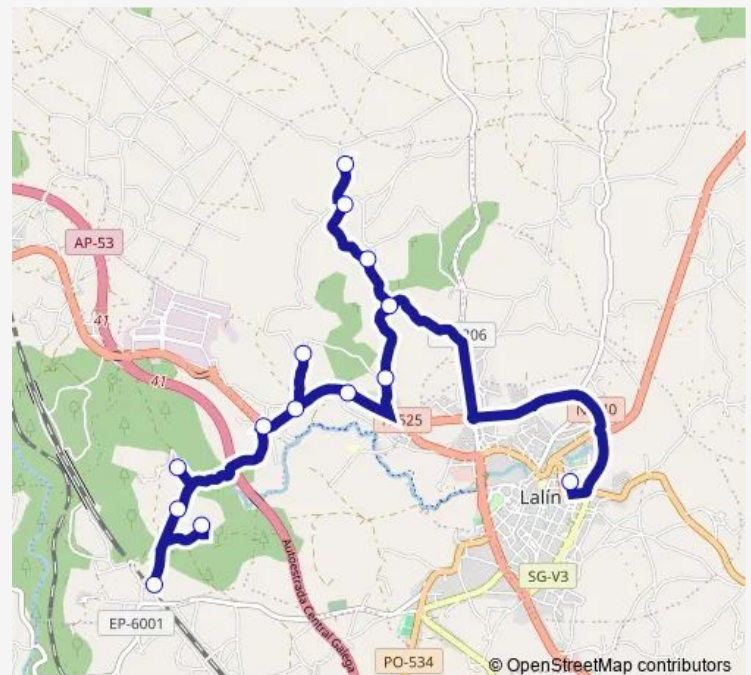

Thursday 08:10

Friday 08:10

Saturday —

Sunday —

Route info

Direction: Donsión Pena

Stops: 14

Trip Duration: 0 hour 27 min