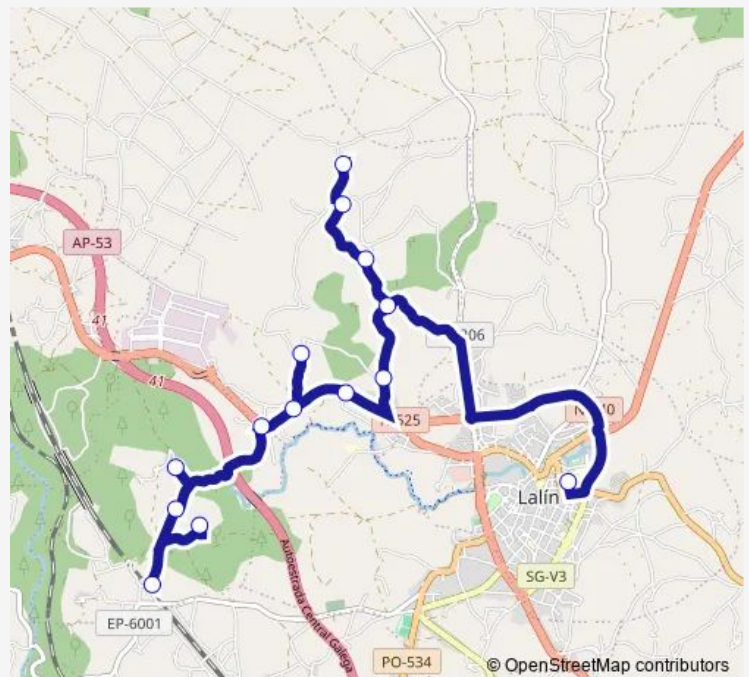

Thursday 08:10

Friday 08:10

Saturday —

Sunday —

**Route info**

Direction: Donsión Pena

Stops: 14

Trip Duration: 0 hour 27 min