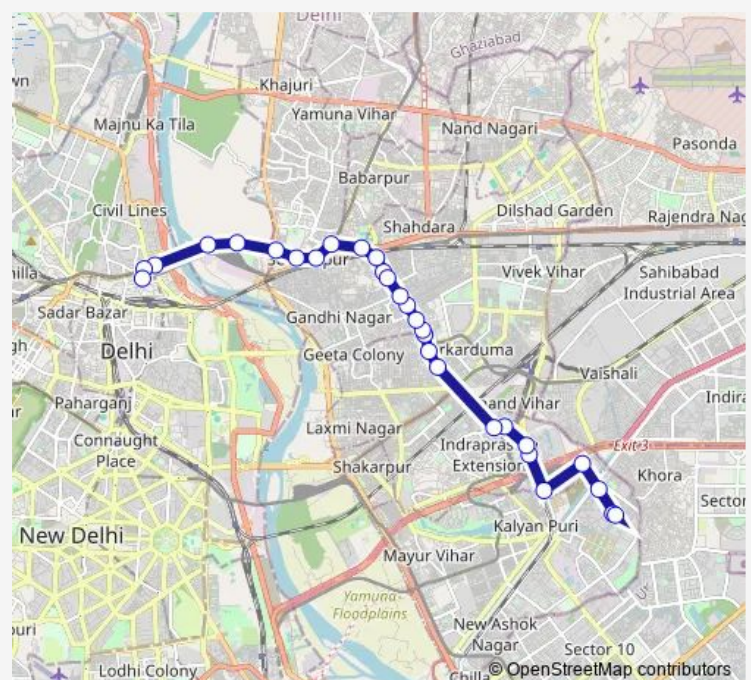

Kanti Nagar Extension

Welcome Metro Station

Seelampur Market

Route schedule

Mayur Vihar Phase III (T) Paper Market — Mori Gate Terminal

Monday 07:05-22:45

Tuesday 07:05-22:45

Wednesday 07:05-22:45

Thursday 07:05-22:45

Friday 07:05-22:45

Saturday 07:05-22:45

Sunday 07:05-22:45

Route info

Direction: Mayur Vihar Phase III (T) Paper Market

Stops: 29

Trip Duration: 1 hour 2 min

211bdown

Seelampur Metro Station

Dharam Pura

Shastri Park

Shyam Giri Mandir

Shastri Park Metro Depot

Isbt Bridge

Isbt Nityanand Marg