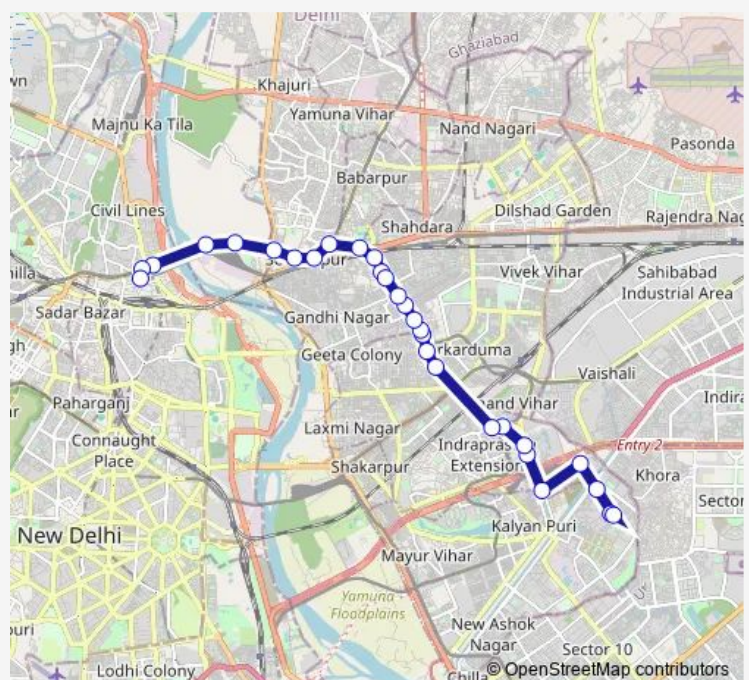

### Direction

Mayur Vihar Phase III (T) Paper Market — Mori Gate Terminal

29 stops

[Open route schedule](#)

Mayur Vihar Phase III (T) Paper Market

Sapera Basti Crossing

gazi pur police station

murga mandi

### Route schedule

Mayur Vihar Phase III (T) Paper Market — Mori Gate Terminal

Monday 07:05-22:45

Tuesday 07:05-22:45

Wednesday 07:05-22:45

Thursday 07:05-22:45

Friday 07:05-22:45

Saturday 07:05-22:45

### Route info

Direction: Mayur Vihar Phase III (T) Paper Market

Stops: 29

Trip Duration: 1 hour 2 min

211bdown

Seelampur Metro Station

Dharam Pura

Shastri Park