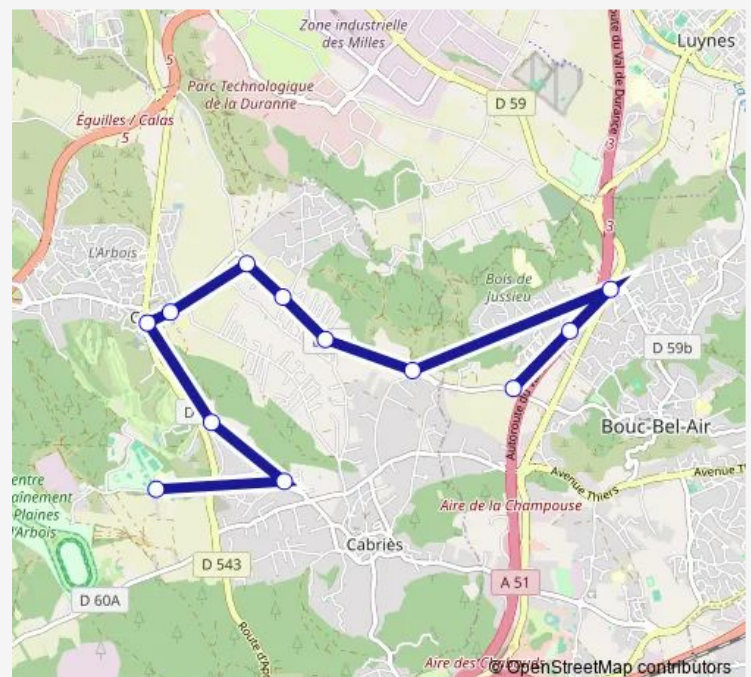

Friday 16:00-16:55

Saturday —

Sunday —

Route info

Direction: CLG Marie Mauron

Stops: 12

Trip Duration: 0 hour 26 min

1600 — Cabriès - CLG Mauron

BusMaps

Direction

Violési — CLG Marie Mauron

4 stops

[Open route schedule](#)

Violési

Ecole de Musique

Les Patelles

CLG Marie Mauron

Route schedule

Violési — CLG Marie Mauron

Monday	07:50
Tuesday	07:50
Wednesday	07:50
Thursday	07:50
Friday	07:50
Saturday	—
Sunday	—

Route info

Direction: Violési

Stops: 4

Trip Duration: 0 hour 8 min