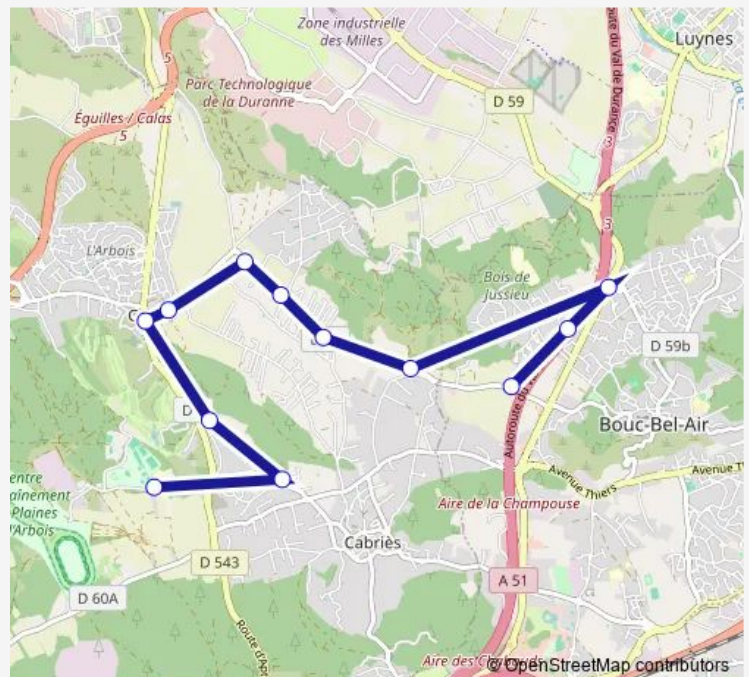

Direction

CLG Marie Mauron — Les Vergers

12 stops

[Open route schedule](#)

CLG Marie Mauron

Saint Martin

Le Boulard

Centre de Calas

Route schedule

CLG Marie Mauron — Les Vergers

Monday 16:00-16:55

Tuesday 16:00-16:55

Wednesday 12:25

Thursday 16:00-16:55

Friday 16:00-16:55

Saturday —

Sunday —

Route info

Direction: CLG Marie Mauron

Stops: 12

Trip Duration: 0 hour 26 min

Direction

Violési — CLG Marie Mauron

4 stops