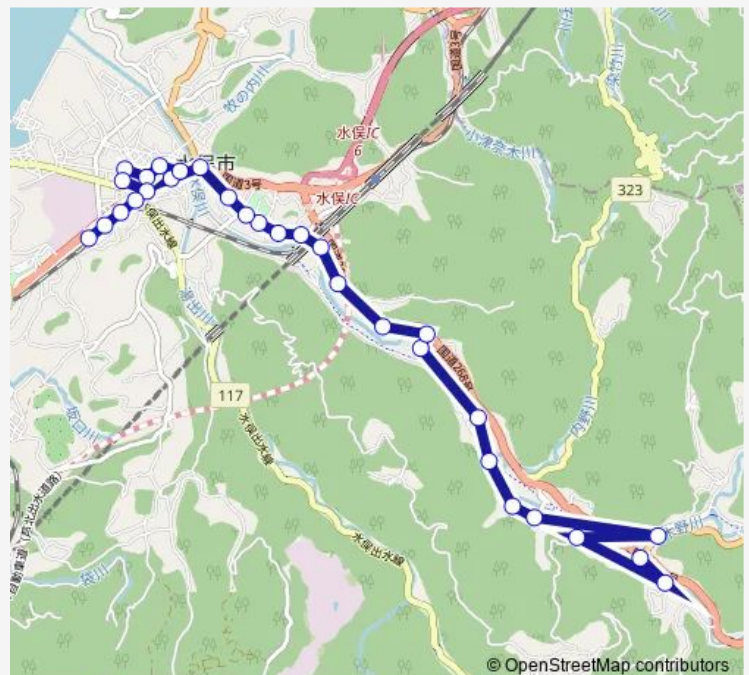

### Route schedule

葛彩館 — 水俣駅前

Monday 09:22-17:02

Tuesday 09:22-17:02

Wednesday 09:22-17:02

Thursday 09:22-17:02

Friday 09:22-17:02

Saturday 17:57

### Route info

Direction: 葛彩館

Stops: 30

Trip Duration: 0 hour 36 min

■ 葛彩館→水俣駅前

BusMaps

Jaみなまた支所前

水俣郵便局前