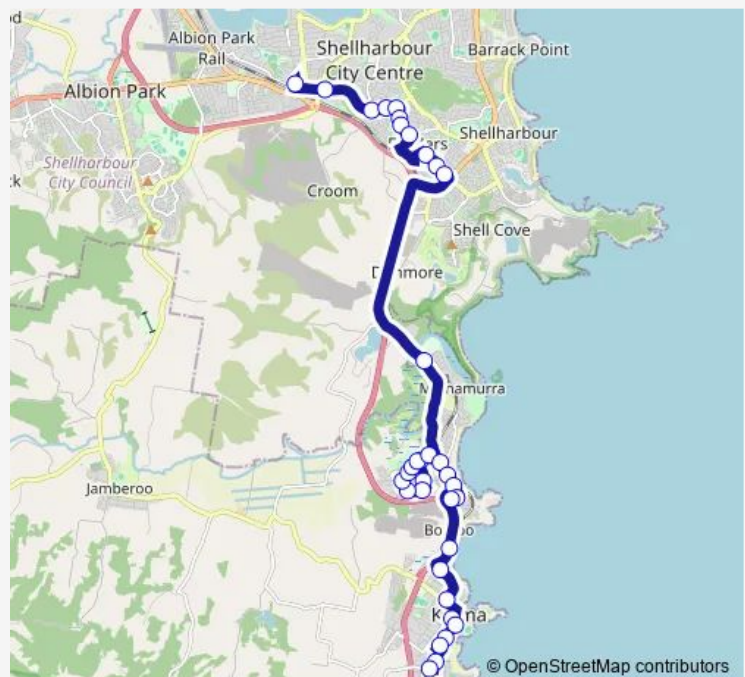

Pioneer Dr After New Lake Entrance Rd

Pioneer Dr Opp Maria Pl

Pioneer Dr Before Tuan St

Pioneer Dr Before Brunderee Rd

Brunderee Rd Before Tyrrell St

Brunderee Rd After Tyrrel St

Brunderee Rd Before Baragoot Rd

Willinga Rd Opp Woodburn Tce

Munmorah Cct After Jindabyne Rd

Lakewood Bvd After Garnett Gr

Riverside Dr At The Village

Meehan Dr Opp Cameron Cres

Meehan Dr At Barton Dr

Barton Dr Opp Tarrant Av

Mcbrien Dr After Barton Dr

Mcbrien Dr At Cowell Pl

Mcbrien Dr At Meehan Dr

Gainsborough Chase Reserve, Meehan Dr

Meehan Dr Opp Gainsborough Shopping Centre

Route schedule

Corpus Christi High School, School Grounds, Moore St — Bonaira St At Henley Av

Monday	15:35
Tuesday	15:35
Wednesday	15:35
Thursday	15:35
Friday	15:35
Saturday	—
Sunday	—

Route info

Direction: Corpus Christi High School, School Grounds, Moore St

Stops: 36

Trip Duration: 0 hour 38 min