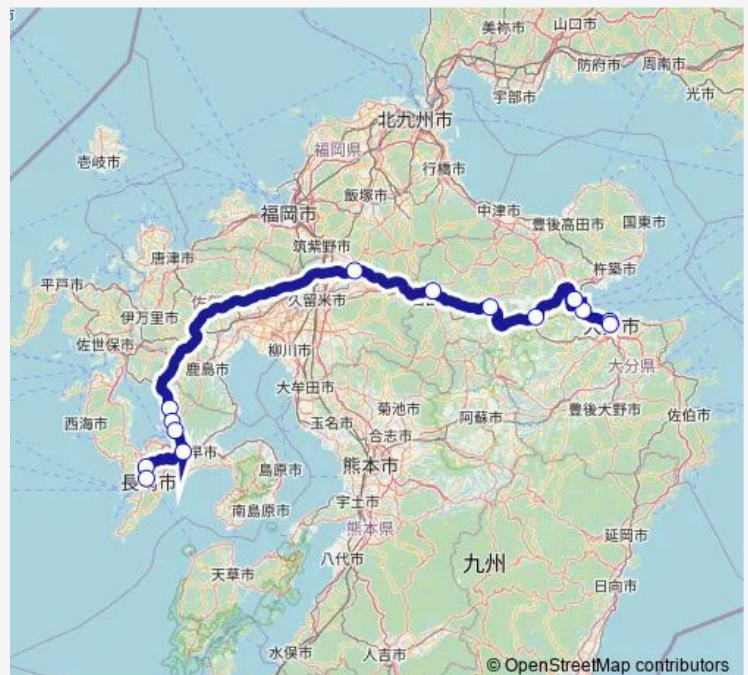

昭和町上り

長崎駅前ターミナル

### Route schedule

大分（新川）上り — 長崎駅前ターミナル

Monday 07:20-16:20

Tuesday 07:20-16:20

Wednesday 07:20-16:20

Thursday 07:20-16:20

Friday 07:20-16:20

Saturday 07:20-16:20

### Route info

Direction: 大分（新川）上り

Stops: 14

Trip Duration: 4 hour 17 min

## Route info

Direction: 大分（新川）上り

Stops: 14

Trip Duration: 4 hour 17 min

【高速】長崎駅前 Bus time schedules and route maps are available in an offline PDF at [busmaps.com](https://busmaps.com). Use the [busmaps.com](https://busmaps.com) website to see live bus times, train schedule or subway schedule, and step-by-step directions for all public transit in Omura