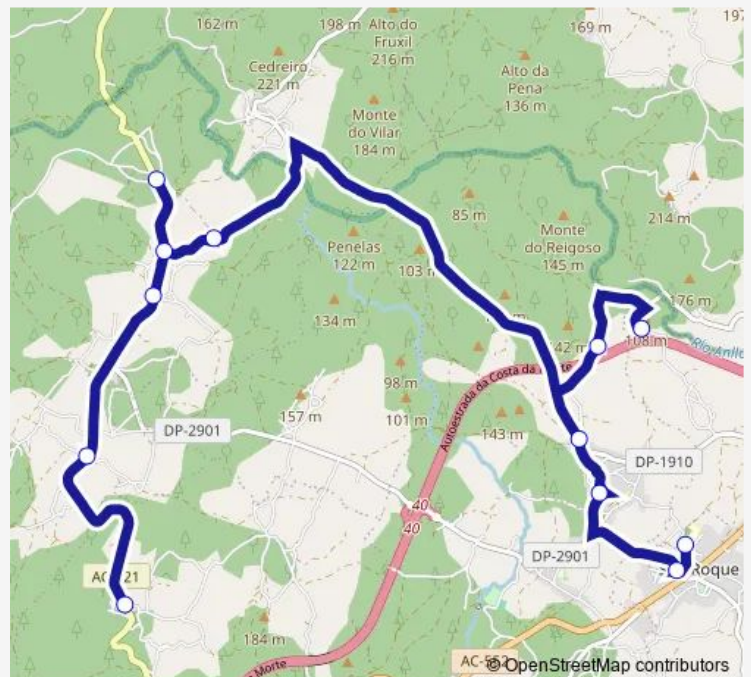

### Route schedule

Cruce — CPI Alcalde Xosé Pichel

Monday 08:20

Tuesday 08:20

Wednesday 08:20

Thursday 08:20

Friday 08:20

Saturday —

### Route info

Direction: Cruce

Stops: 12

Trip Duration: 0 hour 30 min

XG656013 — CPI Alcalde Xosé Pichel - Cruce

**Direction**

CPI Alcalde Xosé Pichel — Cruce

12 stops

## Route schedule

CPI Alcalde Xosé Pichel — Cruce

Monday	16:10-17:00
Tuesday	14:30-16:10
Wednesday	14:30-16:10
Thursday	14:30-16:10
Friday	14:30-16:10
Saturday	—
Sunday	—

## Route info

Direction: CPI Alcalde Xosé Pichel

Stops: 12

Trip Duration: 0 hour 30 min

XG656013 Bus time schedules and route maps are available in an offline PDF at [busmaps.com](https://busmaps.com). Use the [busmaps.com](https://busmaps.com) website to see live bus times, train schedule or subway schedule, and step-by-step directions for all public transit in Coristanco