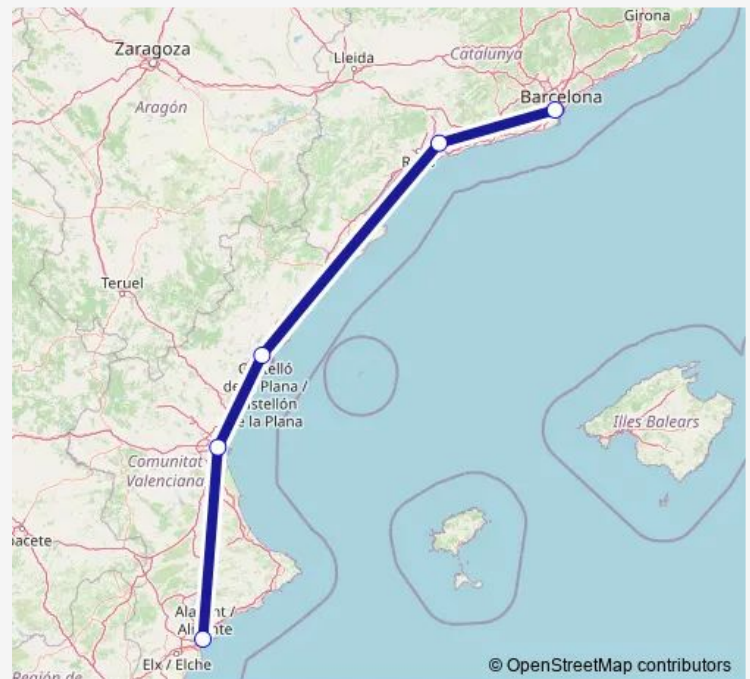

Direction

Barcelona-Sants — Alicante/alacant

5 stops

[Open route schedule](#)

Barcelona-Sants

Camp Tarragona

Castello

Valencia Joaquin Sorolla

Alicante/alacant

Route schedule

Barcelona-Sants — Alicante/alacant

Monday 07:15-18:15

Tuesday 07:15-18:15

Wednesday 07:15-18:15

Thursday 07:15-18:15

Friday 07:15-18:15

Saturday 07:15-18:15

Sunday 07:15-18:15

Route info

Direction: Barcelona-Sants

Stops: 5

Trip Duration: 5 hour 25 min

Direction

Alicante/alicant — Barcelona-Sants

5 stops

[Open route schedule](#)

Alicante/alicant

Valencia Joaquin Sorolla

Castello

Camp Tarragona

Barcelona-Sants

Route schedule