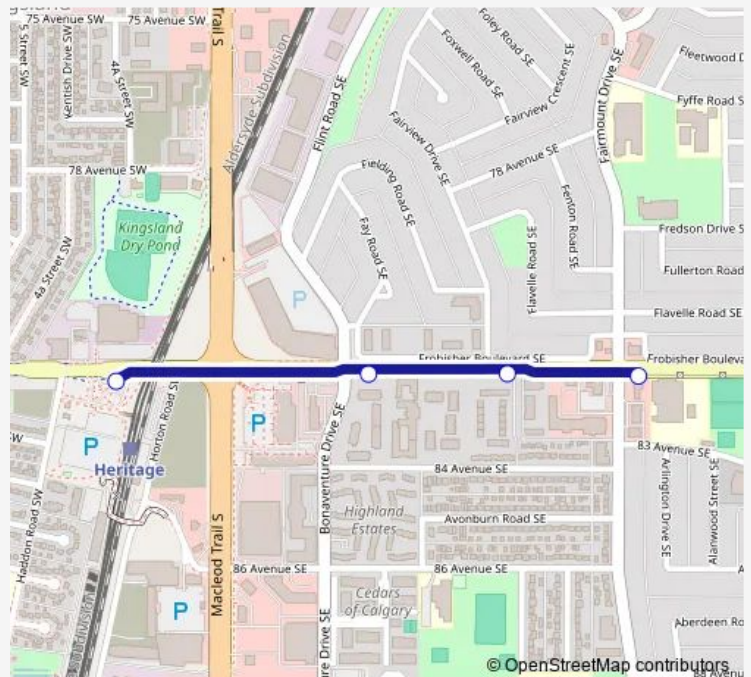

Fairmount Drive Station (Wb)

WB Heritage DR @ Fairview DR Se

WB Heritage DR @ Flint RD Se

Heritage LRT Station

Route schedule

WB 83 AV SE @ Arlington Dr — Heritage LRT Station

Monday 15:15

Tuesday 15:15

Wednesday 15:15

Thursday 15:15

Friday 15:15

Saturday —

Sunday —

Route info

Direction: WB 83 AV SE @ Arlington Dr

Stops: 6

Trip Duration: 0 hour 10 min

■ 880 — St Matthew / Heritage

BusMaps

Direction

Heritage LRT Station — EB Heritage DR @ Fairmount DR Se

4 stops

[Open route schedule](#)

Heritage LRT Station

Thursday 08:12

Friday 08:12

Saturday —

Sunday —

Route info

Direction: Heritage LRT Station

Stops: 4

Trip Duration: 0 hour 8 min