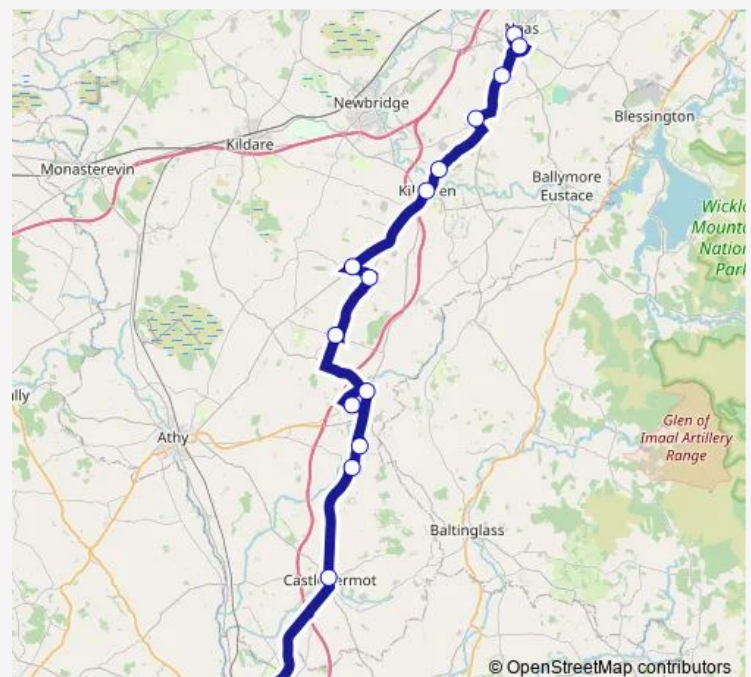

Route schedule

Naas — Carlow Coach Park

Monday	07:15-19:30
Tuesday	07:15-19:30
Wednesday	07:15-19:30
Thursday	07:15-19:30
Friday	07:15-23:15
Saturday	07:15-23:15
Sunday	08:30-17:00

Route info

Direction: Naas

Stops: 16

Trip Duration: 1 hour 25 min

■ 880 — Carlow, Carlow Coach Park - Naas (Post Office)

Direction

Carlow Coach Park — Naas

16 stops

[Open route schedule](#)

Carlow Coach Park

Carlow Station

Castledermot

Moone

Timolin

Crookstown

Ballitore

Narraghmore

Calverstown

Ballyshannon

Kilcullen

Luí Na Gréine

Two Mile House

Killashee

Naas Hospital

Naas

Route schedule