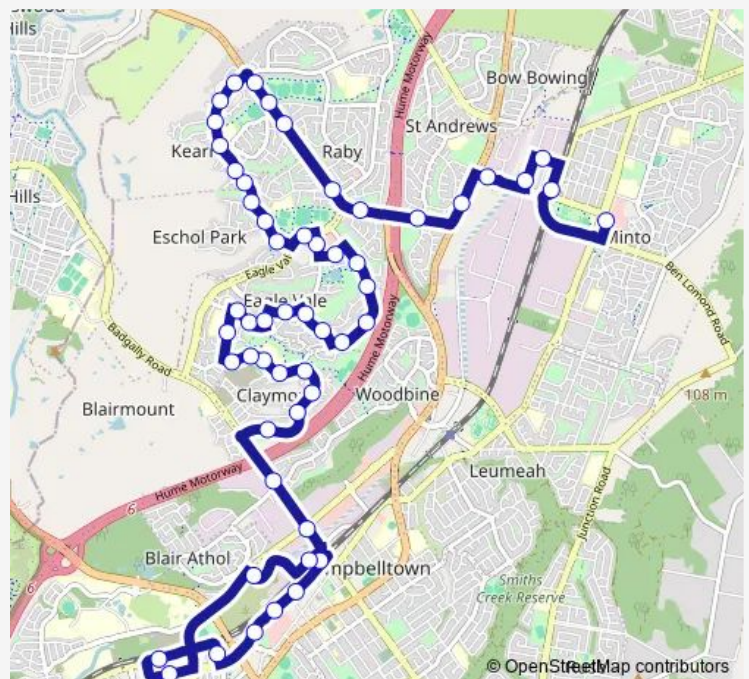

Bus 880 Campbelltown to Minto via Eagle Vale and Kearns

[Go to website](#)

Direction

Minto Station, Somerset St — Campbelltown Station, Farrow Rd, Stand H

49 stops

[Open route schedule](#)

Minto Station, Somerset St

Sussex St After Lincoln St

Airds Rd Before Ben Lomond Rd

Ben Lomond Rd Before Campbelltown Rd

Campbelltown Rd Opp Aberfeldy Cres Access

Mumu Reserve, Raby Rd

Stromeferry Reserve, Raby Rd

Raby Rd After Hume Mwy

Raby Rd Before Eagle Vale Dr

Figtree Park, Raby Rd

Raby Rd Opp Mustang Dr

Clark Reserve, Raby Rd

Raby Rd Opp Raby Sports Complex

Mississippi Reserve, Epping Forest Dr

Epping Forest Dr At Elbe Pl

Kearns Public School, Epping Forest Dr

Epping Forest Dr At Kearns Av

Jemima Jenkins Park, Epping Forest

Epping Forest Dr After Rhine Cl

Vale Brook Reserve, Epping Forest Dr

Eschol Park Sports Complex, Epping Forest Dr

Route schedule

Minto Station, Somerset St — Campbelltown Station, Farrow Rd, Stand H

Monday 04:43-08:19

Tuesday 04:43-08:19

Wednesday 04:43-08:19

Thursday 04:43-08:19

Friday 04:43-08:19

Saturday —

Sunday —

Route info

Direction: Minto Station, Somerset St

Stops: 49

Trip Duration: 0 hour 40 min

880 — Campbelltown to Minto via Eagle Vale and Kearns **BusMaps**