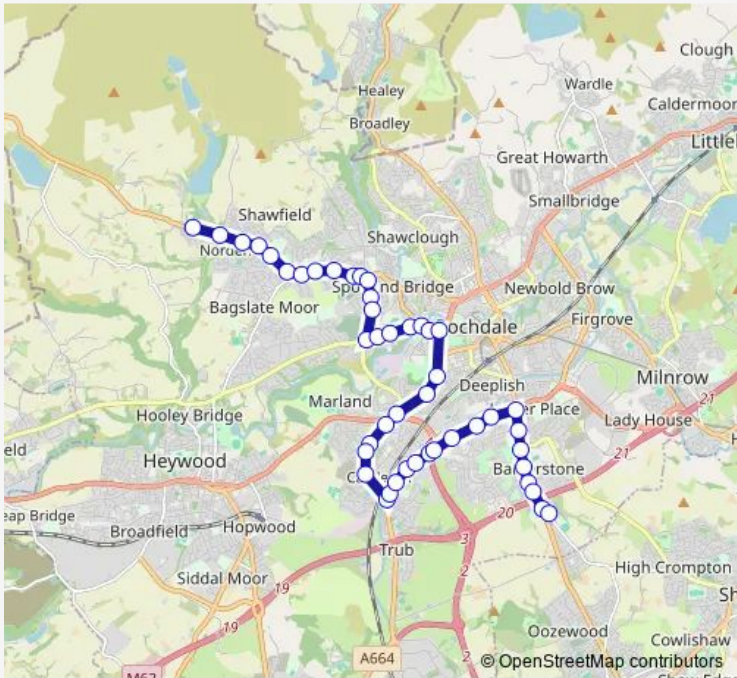

Bus 880 St Cuthbert's School - Norden

[Go to website](#)

**Direction**  
 Edenfield Road — St Cuthberts High School  
 46 stops  
[Open route schedule](#)

- Edenfield Road
- Hutchinson Road
- Norden Village
- Shawfield Lane
- Elmsfield Avenue
- Grimes Street
- St Vincent's Roman Catholic Primary School
- Meadow View
- Cutgate Shopping Centre
- Passmonds Crescent
- Willbutts Lane
- Spotland Stadium
- Mons Avenue
- Greave Avenue
- Half Acre Drive
- Claremont Road
- Oakenrod Hill
- Mellor Street
- College Road
- Dane Street
- Norman Road

Route schedule  
 Edenfield Road — St Cuthberts High School

Monday	07:28
Tuesday	07:28
Wednesday	07:28
Thursday	07:28
Friday	07:28
Saturday	—
Sunday	—

Route info  
 Direction: Edenfield Road  
 Stops: 46  
 Trip Duration: 0 hour 42 min

## Route schedule

St Cuthberts High School — Edenfield Road

Monday 15:10

Tuesday 15:10

Wednesday 15:10

Thursday 15:10

Friday 15:10

Saturday —

## Route info

Direction: St Cuthberts High School

Stops: 50

Trip Duration: 0 hour 38 min

Roch Valley Way

Highfield Hospital

Tweedale Street

Norman Road