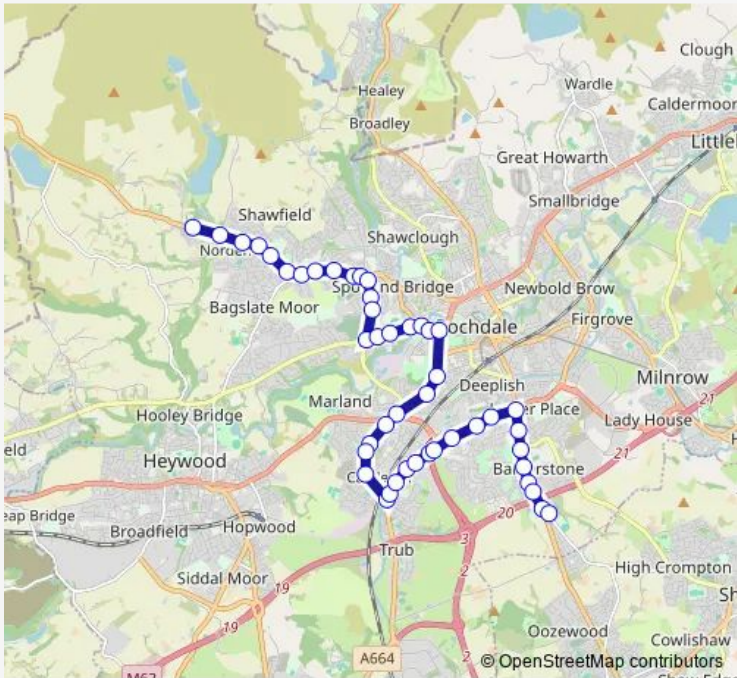

Bus 880 St Cuthbert's School - Norden

[Go to website](#)

Direction
 Edenfield Road — St Cuthberts High School
 46 stops
[Open route schedule](#)

- Edenfield Road
- Hutchinson Road
- Norden Village
- Shawfield Lane
- Elmsfield Avenue
- Grimes Street
- St Vincent's Roman Catholic Primary School
- Meadow View
- Cutgate Shopping Centre
- Passmonds Crescent
- Willbutts Lane
- Spotland Stadium
- Mons Avenue
- Greave Avenue
- Half Acre Drive
- Claremont Road
- Oakenrod Hill
- Mellor Street
- College Road
- Dane Street
- Norman Road

Route schedule
 Edenfield Road — St Cuthberts High School

Monday	07:28
Tuesday	07:28
Wednesday	07:28
Thursday	07:28
Friday	07:28
Saturday	—
Sunday	—

Route info
 Direction: Edenfield Road
 Stops: 46
 Trip Duration: 0 hour 42 min

Caxton Street

Hillcrest Road

Hugo Street

Sherwood Street

Malcolm Street

Cowm Top Lane

Gorrels Way

Laburnum Terrace

Route info

Direction: St Cuthberts High School

Stops: 50

Trip Duration: 0 hour 38 min

Roch Valley Way

Highfield Hospital

Tweedale Street

Norman Road