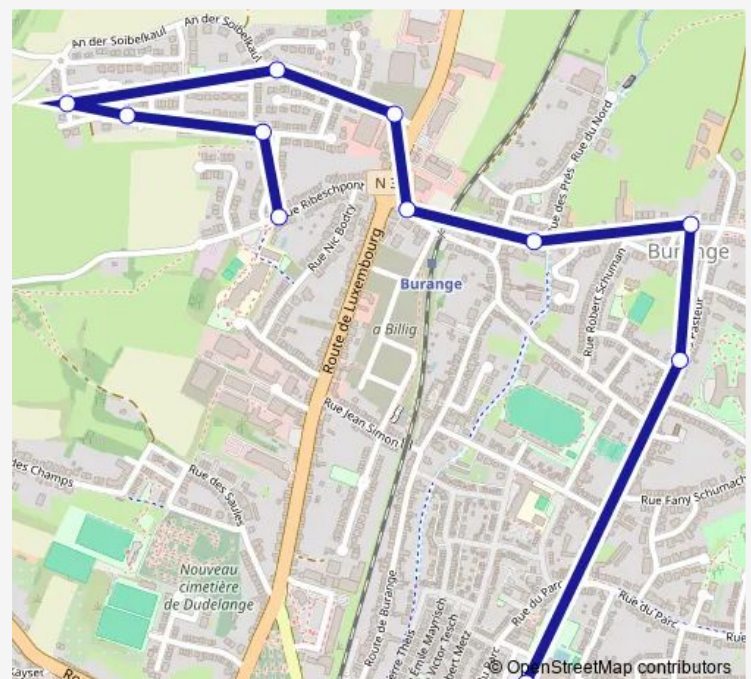

Bus 880

[Go to website](#)

Direction

L.N.B. — Dudelange, Schoul Ribeschpont

11 stops

[Open route schedule](#)

L.N.B.

Dudelange, Rue Pasteur

Dudelange, Rue de Hellange

Dudelange, Biereng

Dudelange, Birenger Barrière

Dudelange, An der Soibelkaul

Dudelange, Rue des Lamineurs

Dudelange, Rue des Bobineurs

Dudelange, Rue des Mouleurs

Dudelange, Rue des Modeleurs

Dudelange, Schoul Ribeschpont

Route schedule

L.N.B. — Dudelange, Schoul Ribeschpont

Monday	14:37
Tuesday	14:37
Wednesday	14:37
Thursday	14:37
Friday	14:37
Saturday	—
Sunday	—

Route info

Direction: L.N.B.

Stops: 11

Trip Duration: 0 hour 11 min

880

BusMaps

880 Bus time schedules and route maps are available in an offline PDF at busmaps.com. Use the busmaps.com website to see live bus times, train schedule or subway schedule, and step-by-step directions for all public transit in Dudelange