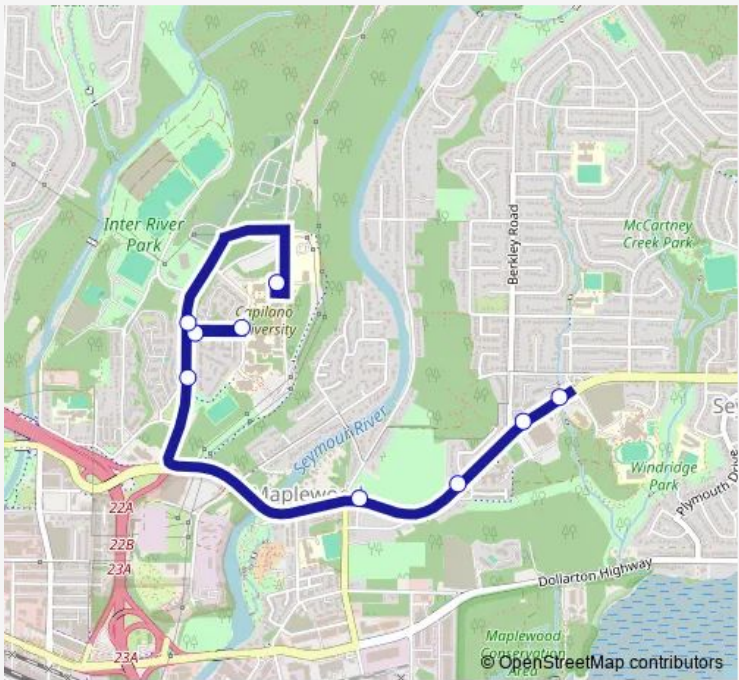

# Bus 880 Windsor School Specials

[Go to website](#)

**Direction**  
 Westbound Mt Seymour Parkway @ Lytton St — Capilano University @ Bay 2  
 9 stops  
[Open route schedule](#)

- Westbound Mt Seymour Parkway @ Lytton St
- Westbound Mt Seymour Parkway @ Berkley Rd
- Westbound Mt Seymour Parkway @ Browning Place
- Westbound Mt Seymour Parkway @ Riverside Dr
- Northbound Lillooet Rd @ 1000 Block
- Eastbound Purcell Way @ Lillooet Rd
- Westbound Purcell Way @ Capilano University
- Northbound Lillooet Rd @ Purcell Way
- Capilano University @ Bay 2

Route schedule  
 Westbound Mt Seymour Parkway @ Lytton St — Capilano University @ Bay 2

Monday	15:15
Tuesday	15:15
Wednesday	15:15
Thursday	15:15
Friday	15:15
Saturday	—
Sunday	—

Route info  
 Direction: Westbound Mt Seymour Parkway @ Lytton St  
 Stops: 9  
 Trip Duration: 0 hour 13 min

880 Bus time schedules and route maps are available in an offline PDF at [busmaps.com](https://busmaps.com). Use the [busmaps.com](https://busmaps.com) website to see live bus times, train schedule or subway schedule, and step-by-step directions for all public transit in Burnaby

The schedule is provided in the local timezone. Times with "(+1)" indicate departures on the next day.

PDF file created on 2025-01-16

2024 BusMaps.com - All Rights Reserved