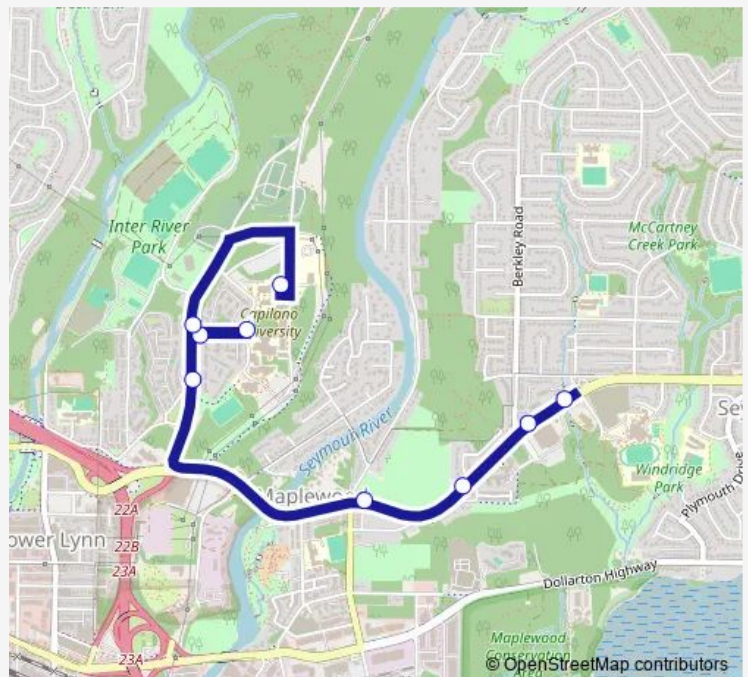

Westbound Mt Seymour Parkway @ Browning Place

Westbound Mt Seymour Parkway @ Riverside Dr

Northbound Lillooet Rd @ 1000 Block

Eastbound Purcell Way @ Lillooet Rd

Westbound Purcell Way @ Capilano University

Northbound Lillooet Rd @ Purcell Way

Capilano University @ Bay 2

Route schedule

Westbound Mt Seymour Parkway @ Lytton St — Capilano University @ Bay 2

Monday 15:15

Tuesday 15:15

Wednesday 15:15

Thursday 15:15

Friday 15:15

Saturday —

Sunday —

Route info

Direction: Westbound Mt Seymour Parkway @ Lytton St

Stops: 9

Trip Duration: 0 hour 13 min

■ 880 — Windsor School Specials