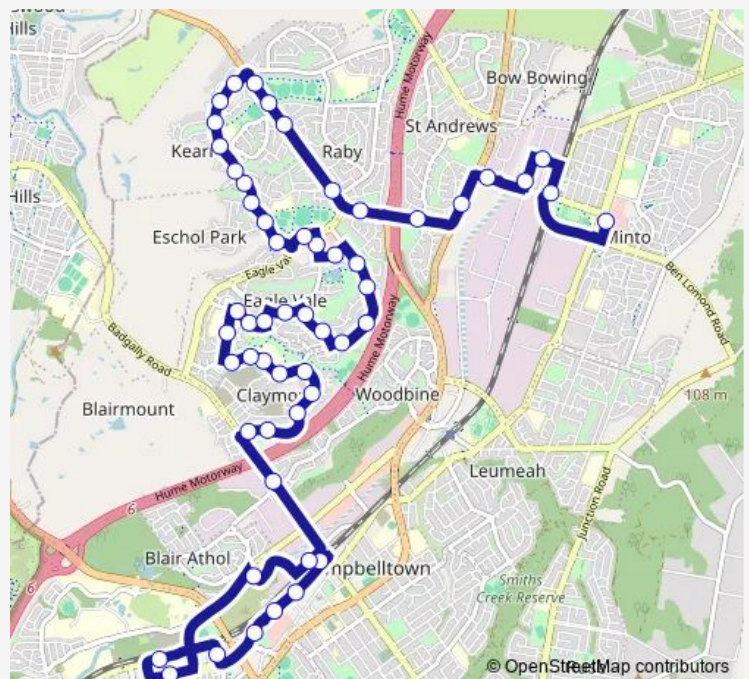

Bus 880 Minto to Campbelltown via Kearns and Eagle Vale

[Go to website](#)

Direction

Campbelltown Station, Farrow Rd, Stand H — Brookfield Rd Before Pembroke Rd

49 stops

[Open route schedule](#)

Campbelltown Station, Farrow Rd, Stand H

Badgally Rd After Johnson Rd

Thomas Burke Reserve, Badgally Rd

Blairmount Public School, Badgally Rd

St Gregorys College

Dobell Rd After Badgally Rd

Dobell Rd After Chevalier Way

Dobell Rd After Norman Cres

Dobell Rd Opp Jullian Way

Dobell Rd Opp Claymore Community Centre

Dobell Rd At Coldquhoun Way

Dobell Rd Opp Claymore Public School

Dobell Rd Opp Carter Pl

Dobell Reserve, Dobell Rd

Eagle Vale High School, Drysdale St

Malachite Rd Opp Drysdale St

Malachite Rd Before Silica Cres

Boyd St After Malachite Rd

Emerald Dr Opp Alabaster Pl

Mary Immaculate Parish Primary School, Aquamarine Dr

Aquamarine Dr After Tourmanline St

Route schedule

Campbelltown Station, Farrow Rd, Stand H — Brookfield Rd Before Pembroke Rd

Monday 08:08

Tuesday 08:08

Wednesday 08:08

Thursday 08:08

Friday 08:08

Saturday —

Sunday —

Route info

Direction: Campbelltown Station, Farrow Rd, Stand H

Stops: 49

Trip Duration: 0 hour 41 min

880 — Minto to Campbelltown via Kearns and Eagle Vale **BusMaps**