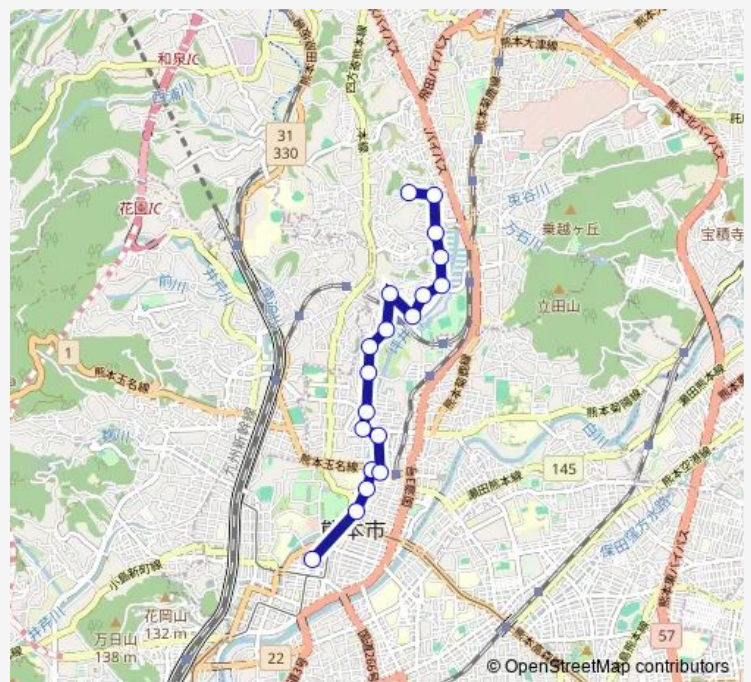

### Route schedule

桜町バスターミナル — 高平南公園

Monday 07:23-21:00

Tuesday 07:23-21:00

Wednesday 07:23-21:00

Thursday 07:23-21:00

Friday 07:23-21:00

Saturday 07:47-21:00

Sunday 07:58-20:59

### Route info

Direction: 桜町バスターミナル

Stops: 19

Trip Duration: 0 hour 20 min

■ B1-3 : 桜町バスターミナル→壺井橋→津の浦→高平南公園

Bus time schedules and route maps are available in an offline PDF at [busmaps.com](https://busmaps.com). Use the [busmaps.com](https://busmaps.com) website to see live bus times, train schedule or subway schedule, and step-by-step directions for all public transit in Kumamoto