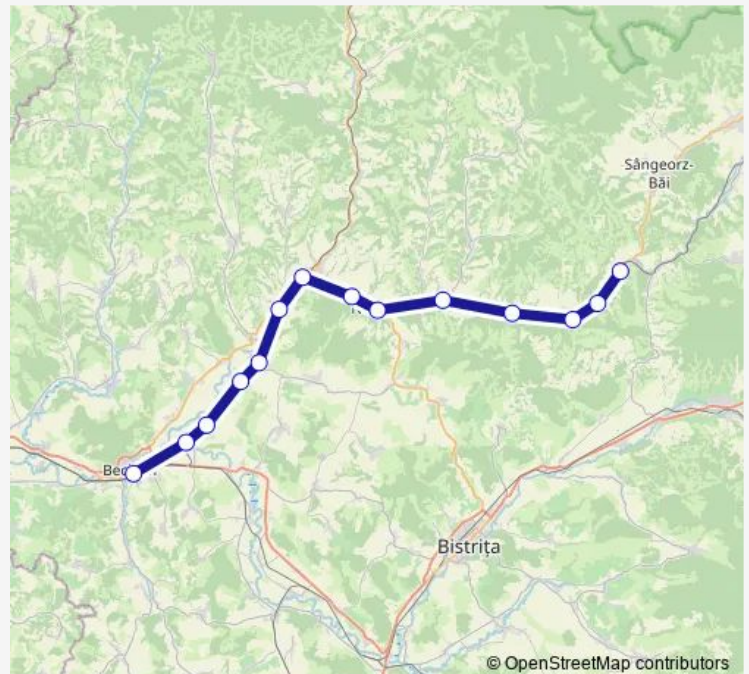

[Go to website](#)

Direction

Beclean pe Someș — Ilva Mică

14 stops

[Open route schedule](#)

Beclean pe Someș

Cociu h.

Mogoșeni Hm.

Feldru Hm.

Podereia Feldrului h.

Ilva Mică

Route schedule

Beclean pe Someș — Ilva Mică

Monday	06:45-08:40
Tuesday	06:45-08:40
Wednesday	06:45-08:40
Thursday	06:45-08:40
Friday	06:45-08:40
Saturday	08:40
Sunday	08:40

Route info

Direction: Beclean pe Someș

Stops: 14

Trip Duration: 1 hour 7 min

R: Beclean pe Someș - Ilva Mică Rail time schedules and route maps are available in an offline PDF at busmaps.com. Use the busmaps.com website to see live bus times, train schedule or subway schedule, and step-by-step directions for all public transit in Chiuza