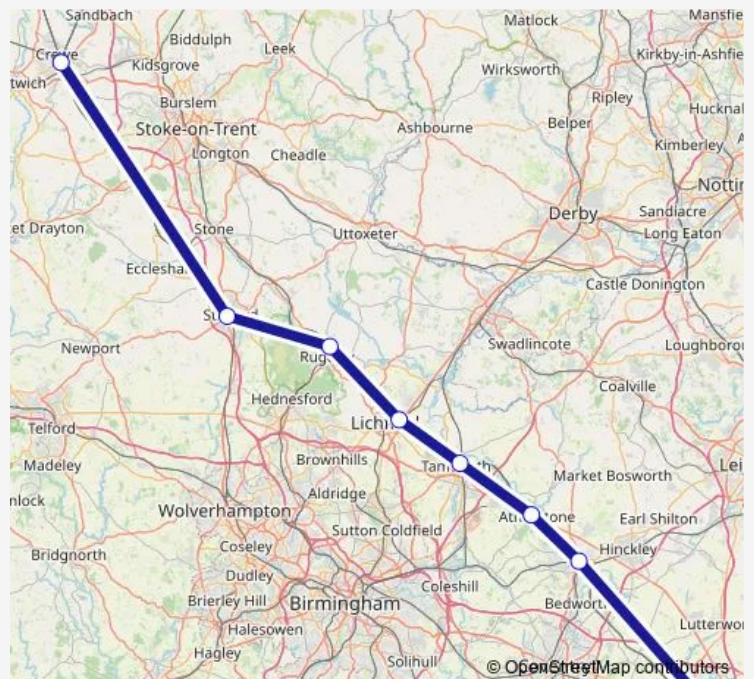

Rail Lm:Cre->Rug LM train service from CRE to Rug

[Go to website](#)

Direction

Crewe — Rugby

8 stops

[Open route schedule](#)

Crewe

Stafford

Rugeley Trent Valley

Lichfield Trent Valley

Tamworth

Atherstone

Nuneaton

Rugby

Route schedule

Crewe — Rugby

Monday —

Tuesday —

Wednesday —

Thursday —

Friday —

Saturday 05:38

Sunday —

Route info

Direction: Crewe

Stops: 8

Trip Duration: 1 hour 16 min

■ Lm:Cre->Rug — LM train service from CRE to Rug

Lm:Cre->Rug Rail time schedules and route maps are available in an offline PDF at busmaps.com. Use the busmaps.com website to see live bus times, train schedule or subway schedule, and step-by-step directions for all public transit in Stafford