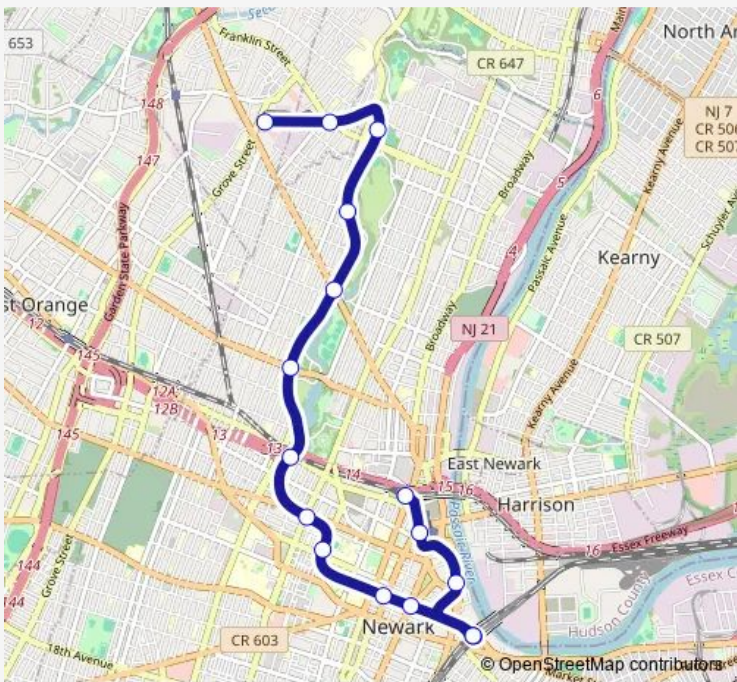

Tram Nlr Newark Light Rail

[Go to website](#)

Direction
 Broad Street Light Rail Station — Grove Street Light Rail Station
 16 stops
[Open route schedule](#)

- Broad Street Light Rail Station
- Harriet Tubman Square Light Rail Station
- Njpac/Centre Street Light Rail Station
- Penn Station Light Rail Arrival
- Penn Station Light Rail Departure
- Military Park Light Rail Station
- Washington Street Light Rail Station
- Warren Street Light Rail Station
- Norfolk Street Light Rail Station
- Orange Street Light Rail Station
- Park Avenue Newark Light Rail Station
- Bloomfield Avenue Light Rail Station
- Davenport Avenue Light Rail Station
- Branch Brook Park Light Rail Station
- Silver Lake Light Rail Station
- Grove Street Light Rail Station

Route schedule
 Broad Street Light Rail Station — Grove Street Light Rail Station

Monday	04:37-01:25 ⁺¹
Tuesday	04:37-01:15 ⁺¹
Wednesday	04:37-01:15 ⁺¹
Thursday	04:37-01:15 ⁺¹
Friday	04:37-01:15 ⁺¹
Saturday	05:39-01:25 ⁺¹
Sunday	05:25-01:19 ⁺¹

Route info
 Direction: Broad Street Light Rail Station
 Stops: 16
 Trip Duration: 0 hour 32 min

Direction

Grove Street Light Rail Station — Broad Street Light Rail Station

17 stops

[Open route schedule](#)

Monday	04:10-00:55 ⁺¹
Tuesday	04:10-00:45 ⁺¹
Wednesday	04:10-00:45 ⁺¹
Thursday	04:10-00:45 ⁺¹
Friday	04:10-00:45 ⁺¹
Saturday	04:55-00:55 ⁺¹
Sunday	04:50-00:50 ⁺¹

Route info

Direction: Grove Street Light Rail Station