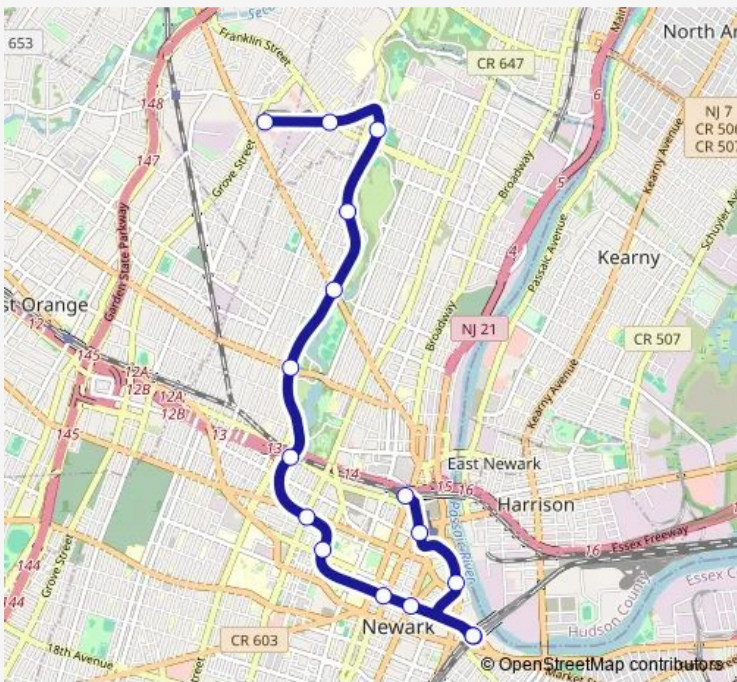

**Tram NLR Newark Light Rail**

[Go to website](#)

**Direction**  
 Broad Street Light Rail Station — Grove Street Light Rail Station  
 16 stops  
[Open route schedule](#)

- Broad Street Light Rail Station
- Harriet Tubman Square Light Rail Station
- Njpac/Centre Street Light Rail Station
- Penn Station Light Rail Arrival
- Penn Station Light Rail Departure
- Military Park Light Rail Station
- Washington Street Light Rail Station
- Warren Street Light Rail Station
- Norfolk Street Light Rail Station
- Orange Street Light Rail Station
- Park Avenue Newark Light Rail Station
- Bloomfield Avenue Light Rail Station
- Davenport Avenue Light Rail Station
- Branch Brook Park Light Rail Station
- Silver Lake Light Rail Station
- Grove Street Light Rail Station

**Route schedule**  
 Broad Street Light Rail Station — Grove Street Light Rail Station

Monday	04:37-01:15 <sup>+1</sup>
Tuesday	04:37-01:15 <sup>+1</sup>
Wednesday	04:37-01:15 <sup>+1</sup>
Thursday	04:37-01:15 <sup>+1</sup>
Friday	04:37-01:15 <sup>+1</sup>
Saturday	05:39-01:25 <sup>+1</sup>
Sunday	05:25-01:19 <sup>+1</sup>

**Route info**  
 Direction: Broad Street Light Rail Station  
 Stops: 16  
 Trip Duration: 0 hour 32 min

**Direction**

Grove Street Light Rail Station — Broad Street Light Rail Station

17 stops

[Open route schedule](#)

## Route info

Direction: Grove Street Light Rail Station

Stops: 17

Trip Duration: 0 hour 31 min

NLR Tram time schedules and route maps are available in an offline PDF at [busmaps.com](http://busmaps.com). Use the [busmaps.com](http://busmaps.com) website to see live bus times, train schedule or subway schedule, and step-by-step directions for all public transit in Newark