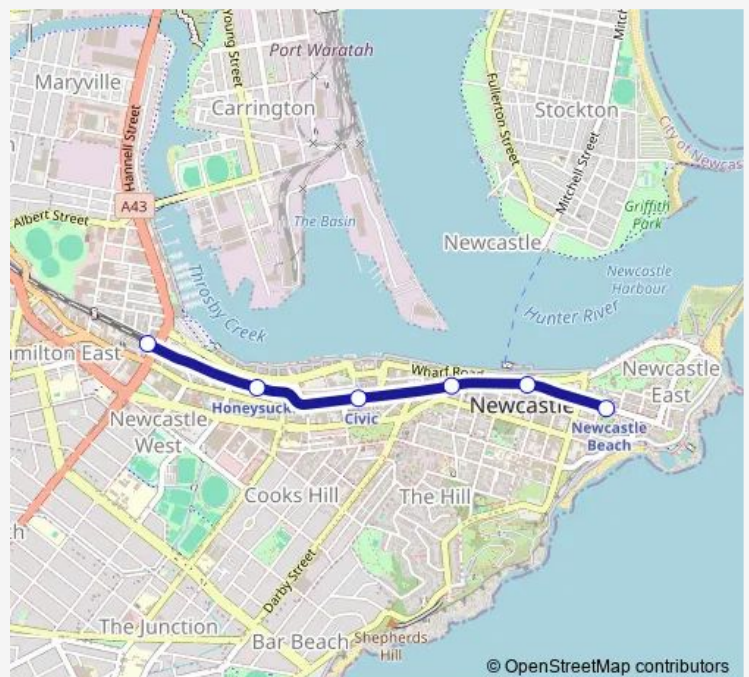

Direction

Newcastle Beach Light Rail — Newcastle Interchange Light Rail

6 stops

[Open route schedule](#)

Newcastle Beach Light Rail

Queens Wharf Light Rail

Crown Street Light Rail

Civic Light Rail

Honeysuckle Light Rail

Newcastle Interchange Light Rail

Route schedule

Newcastle Beach Light Rail — Newcastle Interchange Light Rail

Monday	00:00-23:45
Tuesday	00:00-23:45
Wednesday	00:00-23:45
Thursday	00:00-23:45
Friday	00:00-23:45
Saturday	00:00-23:45
Sunday	00:00-23:45

Route info

Direction: Newcastle Beach Light Rail

Stops: 6

Trip Duration: 0 hour 12 min

© OpenStreetMap contributors

Direction

Newcastle Interchange Light Rail — Newcastle Beach Light Rail

6 stops

[Open route schedule](#)

Newcastle Interchange Light Rail

Honeysuckle Light Rail

Civic Light Rail

Crown Street Light Rail

Queens Wharf Light Rail

Newcastle Beach Light Rail

Route schedule