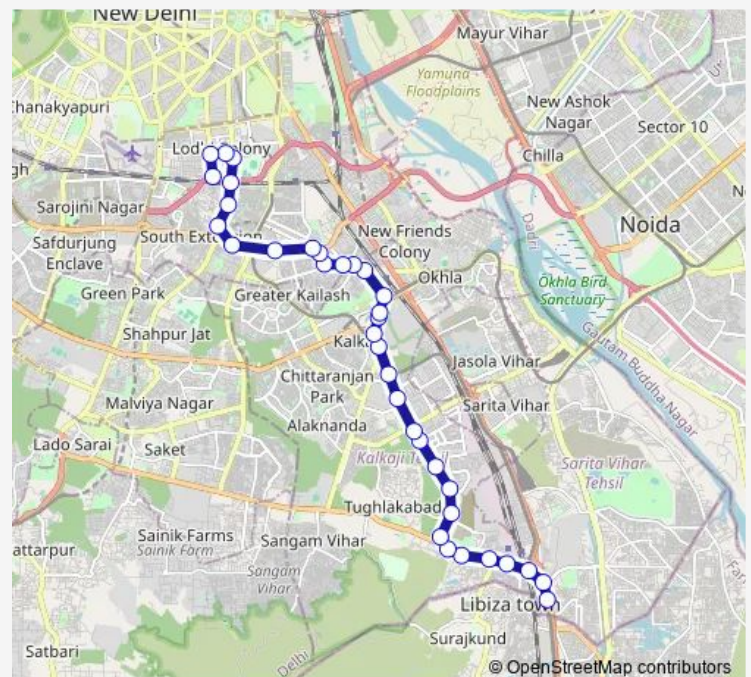

### Direction

Badarpur Border — Kushak Nallah Depot

35 stops

[Open route schedule](#)

Badarpur Border

Jaitpur Crossing

Badarpur M B Road / Rajiv Gandhi Stadium

Prehlab Pur

### Route schedule

Badarpur Border — Kushak Nallah Depot

Monday 05:06-20:30

Tuesday 05:06-20:30

Wednesday 05:06-20:30

Thursday 05:06-20:30

Friday 05:06-20:30

Saturday 05:06-20:30

### Route info

Direction: Badarpur Border

Stops: 35

Trip Duration: 1 hour 5 min

433stdown

BusMaps

East of Kailash C-Block

East of Kailash B-Block