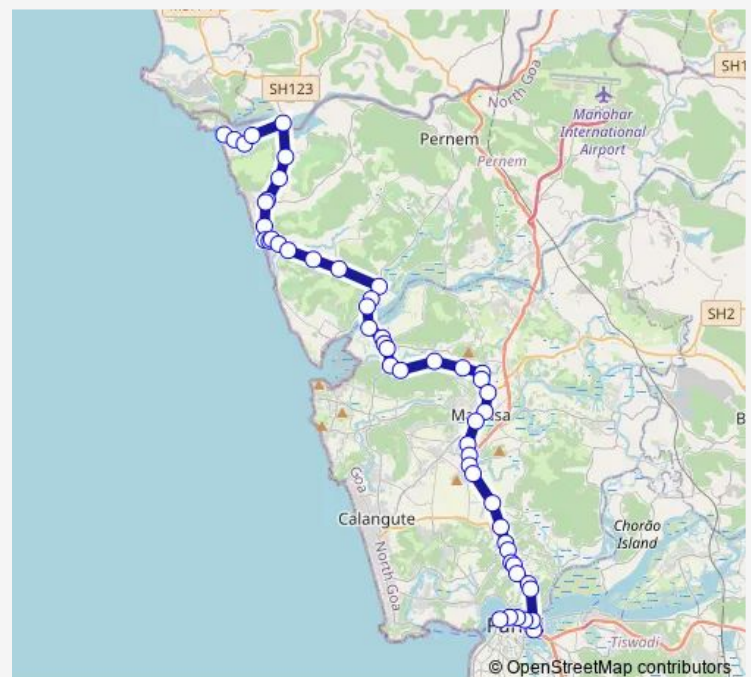

Thursday 07:40

Friday 07:40

Saturday 07:40

Sunday 07:40

Route info

Direction: Keri, Pernem

Stops: 52

Trip Duration: 1 hour 20 min

Monday 19:30

Tuesday 19:30

Wednesday 19:30

Thursday 19:30

Friday 19:30

Saturday 19:30

Sunday 19:30

Route info