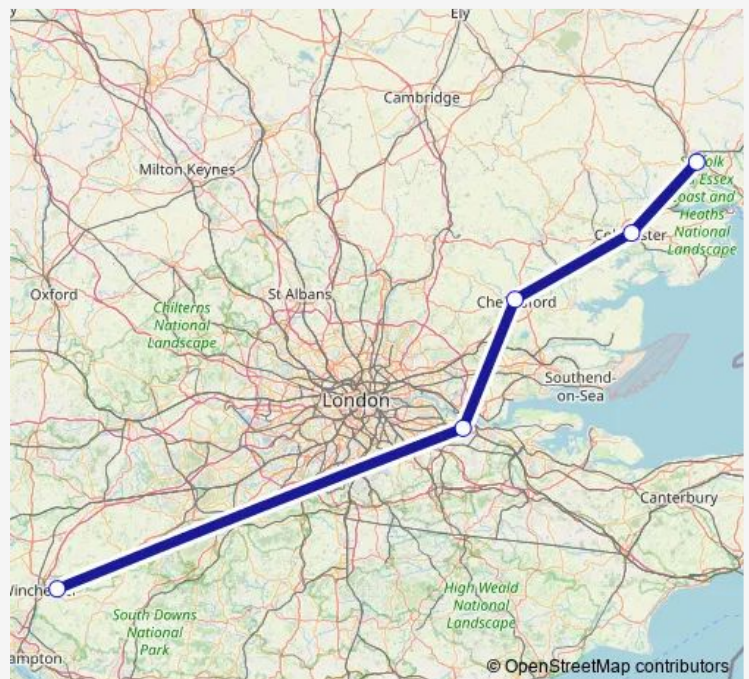

Coach Stop,W-bound

Station,Stand Va

Bus Station,Stop 9

Boomtown Fair Matterley Estate

Route schedule

Cardinal Park Cinema,opp — Boomtown Fair Matterley Estate

Monday	—
Tuesday	—
Wednesday	08:30-10:30
Thursday	08:30
Friday	—
Saturday	—
Sunday	—

Route info

Direction: Cardinal Park Cinema,opp

Stops: 5

Trip Duration: 4 hour 30 min

Direction

Boomtown Fair Matterley Estate — Cardinal Park Cinema,opp

5 stops

[Open route schedule](#)