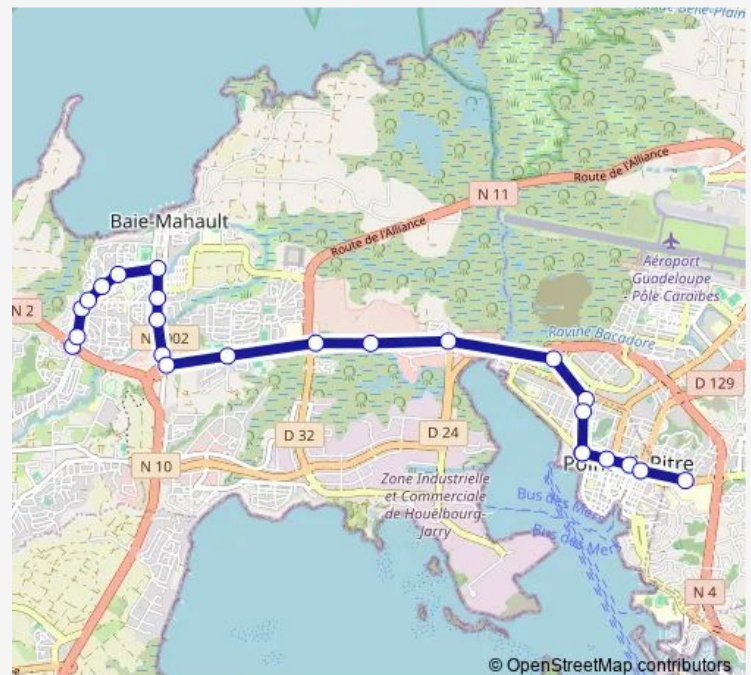

La Jaille

La Jaille 2

Agathon

Rd Pt Grand Camp

Gerty Archimède

Bld C. De Gaulle

Gare De Bergevin

Marché De Pointe-À-Pitre

### Route schedule

Carr Beausoleil (Sud) 2 — CHU De PAP / Abymes

Monday 06:21-19:06

Tuesday 06:21-19:06

Wednesday 06:21-19:06

Thursday 06:21-19:06

Friday 06:21-19:06

Saturday —

### Route info

Direction: Carr Beausoleil (Sud) 2

Stops: 24

Trip Duration: 0 hour 46 min

■ B21 — CHU - Beausoleil (B. Mahault)

BusMaps

© OpenStreetMap contributors

Centre Des Arts