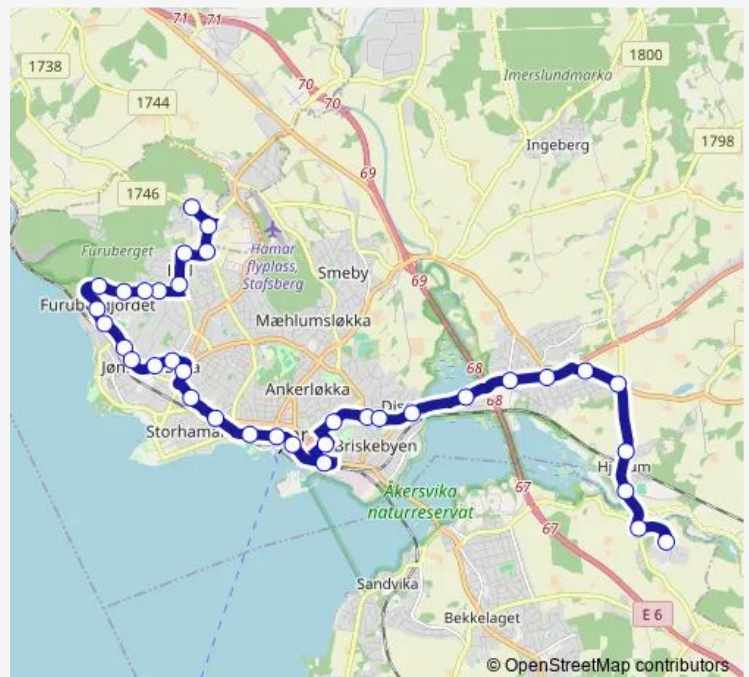

Bays gate

Øysteins gate

Maxi

Route schedule

Sanderud sykehus — Hedmarktoppen

Monday —

Tuesday —

Wednesday —

Thursday —

Friday —

Saturday 19:01-23:01

Sunday —

Route info

Direction: Sanderud sykehus

Stops: 37

Trip Duration: 0 hour 40 min