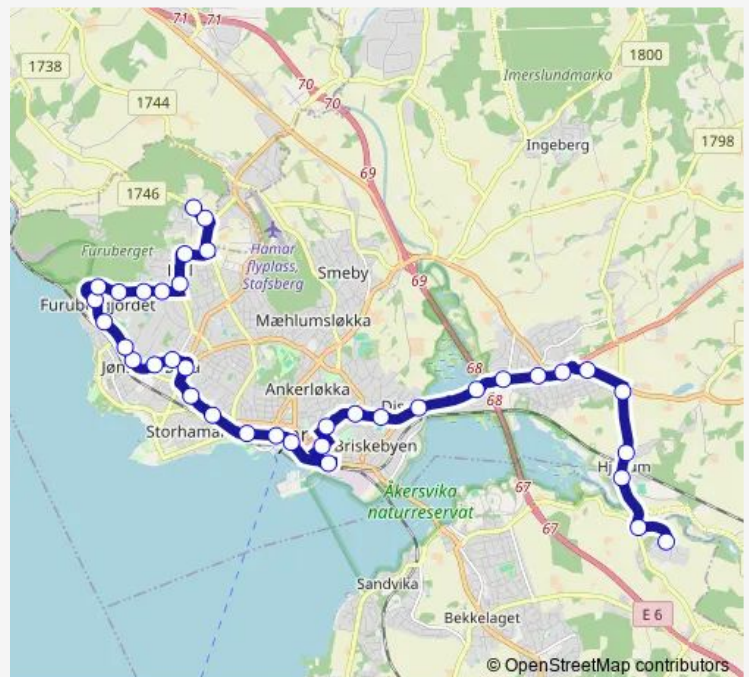

19:01-23:01

Sunday

—

Route info

Direction: Sanderud sykehus

Stops: 37

Trip Duration: 0 hour 40 min

■ B21 — Sanderud - Hamar vest