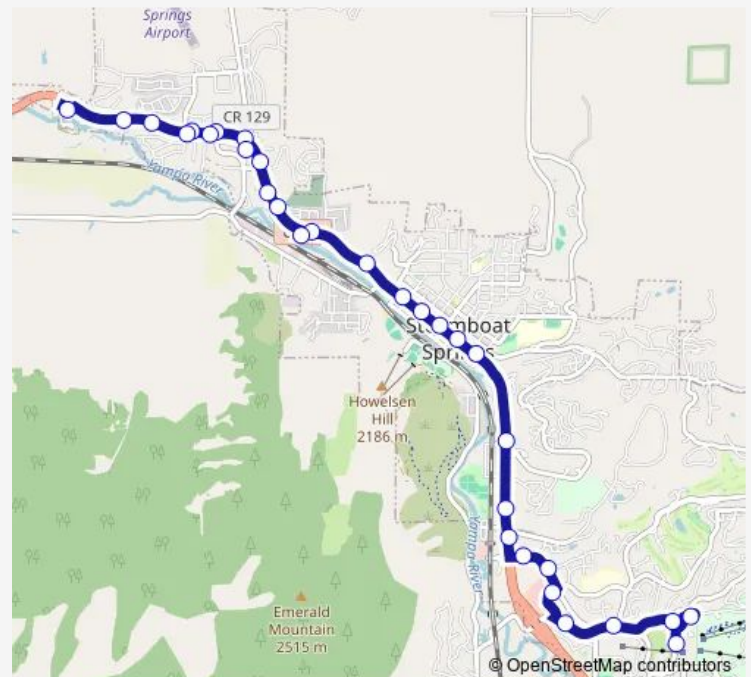

City Market - Eastbound

Route schedule

Steamboat Campground — Gondola Transit Center

Monday 05:55-07:30

Tuesday 05:55-07:30

Wednesday 05:55-07:30

Thursday 05:55-07:30

Friday 05:55-07:30

Saturday 05:55-07:30

Sunday 05:55-07:30

Route info

Direction: Steamboat Campground

Stops: 24

Trip Duration: 0 hour 25 min

Main Line

Wildhorse Marketplace

Meadows Parking Lot

Gondola Transit Center

Direction

Gondola Transit Center — Stockbridge

31 stops

[Open route schedule](#)

Gondola Transit Center

Ski Times Square

Route info

Direction: Gondola Transit Center

Stops: 31

Trip Duration: 0 hour 43 min

Riverside Plaza

Riverside Drive

Shield Drive - Sheriff's Office

Elk River Crossing