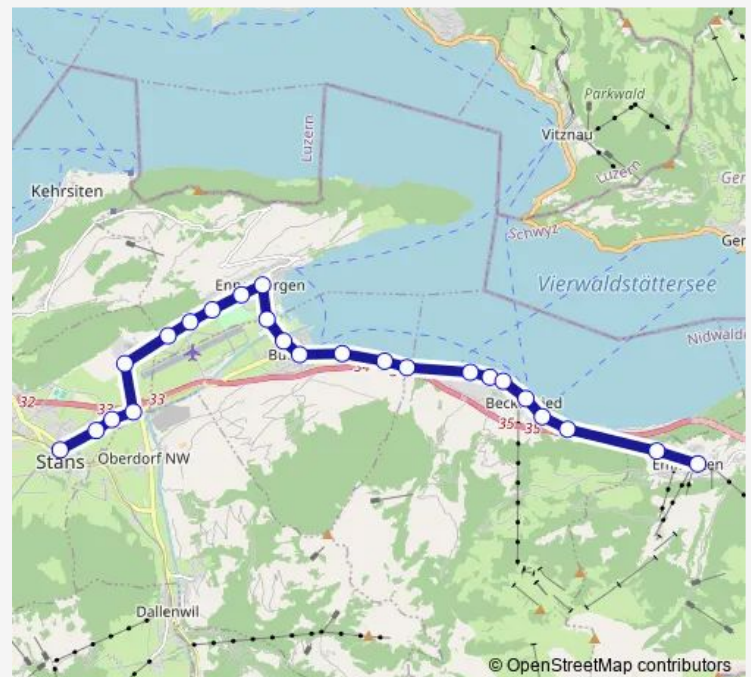

Bus N44

[Go to website](#)

Direction

Stans, Bahnhof — Emmetten, Post

24 stops

[Open route schedule](#)

Stans, Bahnhof

Stans, Mettenweg

Stans, Breiten

Stans, Kreuzstrasse

Stans, Pilatuswerke

Ennetbürgen, Flugplatz

Ennetbürgen, Herdern

Ennetbürgen, Riedmatt

Ennetbürgen, Oeltrotte

Ennetbürgen, Dorf

Ennetbürgen, Strandbad

Buochs, Ausserdorf

Buochs, Post

Buochs, Linden

Buochs, Hotel Postillon

Buochs, Unterfeld

Beckenried, Niederdorf

Beckenried, Hungacher

Beckenried, Nidwaldnerhof

Beckenried, Post

Beckenried, Boden

Route schedule

Stans, Bahnhof — Emmetten, Post

Monday —

Tuesday —

Wednesday —

Thursday —

Friday 26:08⁺¹

Saturday 03:08-02:08⁺¹

Sunday 03:08-04:08

Route info

Direction: Stans, Bahnhof

Stops: 24

Trip Duration: 0 hour 25 min

■ N44

BusMaps