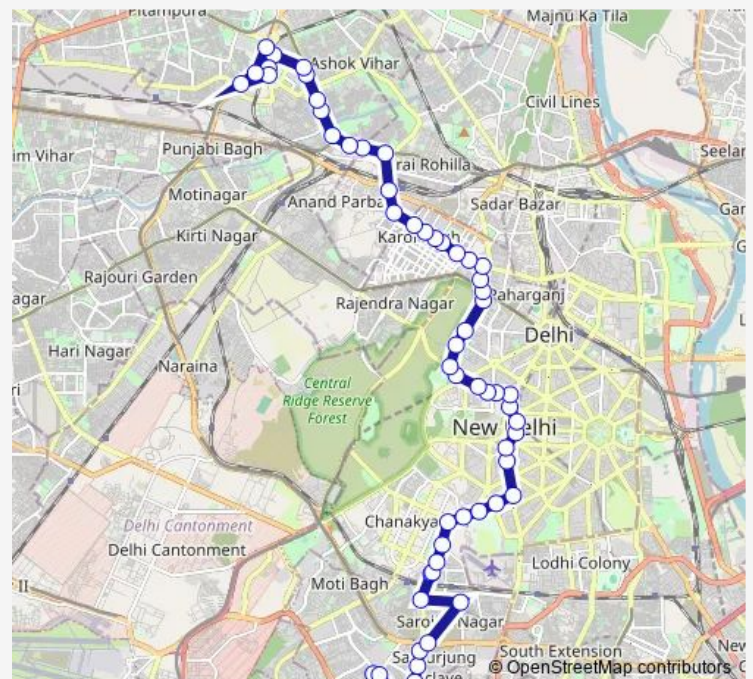

Thursday 07:20-23:02

Friday 07:20-23:02

Saturday 07:20-23:02

Sunday 07:20-23:02

Route info

Direction: RK Puram Sec 1

Stops: 57

Trip Duration: 1 hour 40 min