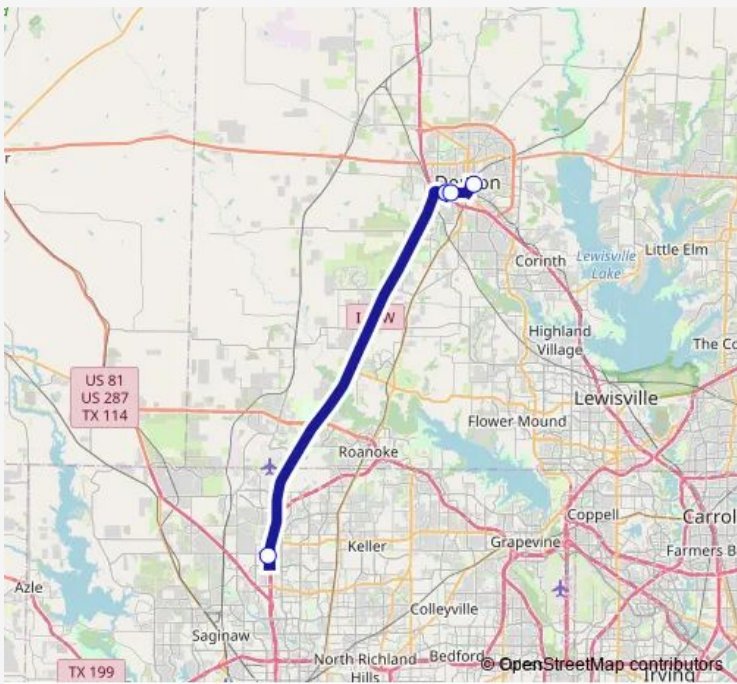

**Direction**  
 Trinity Metro North Park & Ride — Downtown Denton  
 Transit Center 4

4 stops

[Open route schedule](#)

- Trinity Metro North Park & Ride
- EB Eagle @ Kendolph
- EB Eagle @ McCormick
- Downtown Denton Transit Center 4

**Route schedule**  
 Trinity Metro North Park & Ride — Downtown Denton  
 Transit Center 4

Monday	06:50-17:20
Tuesday	06:50-17:20
Wednesday	06:50-17:20
Thursday	06:50-17:20
Friday	06:50-17:20
Saturday	—
Sunday	—

**Route info**

Direction: Trinity Metro North Park & Ride

Stops: 4

Trip Duration: 0 hour 44 min

**Direction**

Downtown Denton Transit Center 3 — Trinity Metro North Park &amp; Ride

4 stops

[Open route schedule](#)

## Route schedule

Downtown Denton Transit Center 3 — Trinity Metro North Park &amp; Ride

Monday 06:02-16:27

Tuesday 06:02-16:27

Wednesday 06:02-16:27

Thursday 06:02-16:27

Friday 06:02-16:27

Saturday —